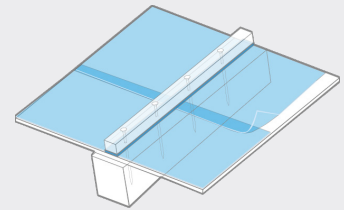

OMEGA NDB Nail Sealing Tape ESK

Attach OMEGA NDB Nail Sealing Tape ESK to the roof sheeting directly beneath the counter-batten.

The sealing tape encloses the nail completely and achieves a 100 % sealed penetration point! See Guidelines for OMEGA Roof Underlay

The standards according to ÖNORM B 4119 and/or ZVDH (Central Association of German Roofers) must be observed.

ISOCELL GmbH & Co KG

Gewerbestraße 9
5202 NEUMARKT AM WALLERSEE | Österreich
Tel.: +43 6216 4108 | Fax: +43 6216 7979
office@isocell.at

ISOCELL SCHWEIZ AG

Herbergstrasse 29
9524 Zuzwil | Suisse /Schweiz
Tel.: +41 71 940 06 72
office@isocell.ch

ISOCELL FRANCE

170 Rue Jean Monnet | ZAC de Prat Pip Sud
29490 GUIPAVAS | France
Tél.: +33 2 98 42 11 00 | Fax: +33 2 98 42 11 99
contact@isocell-france.fr

ISOCELL BUREEL BELGIË

Außenborner Weg 1 | Schoppen
4770 Amel | Belgique
Tel.: +32 80 39 90 58 | Fax: +32 80 39 97 68
office@isocell.be

ISOCELL Sverige AB

Köpsvängen 10
168 67 BROMMA | Sverige
Tel.: +46 10 130 25 00
info@isocell.se

ISOCELL
www.isocell.com