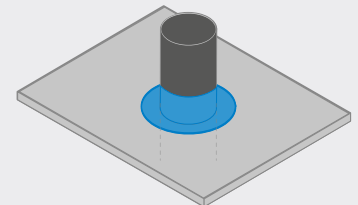

BUTYL Stretch Flex

INFO

The materials used must be free from dust and grease and substrates must be dry and supporting.

The greater the pressure applied, the better the performance of the adhesive tape.

BUTYL Stretch Flex has the function of sealant and not of a strong connector. Optimum adhesion to the substrate is achieved in combination with BUBI LF Bonding Primer or UNI Primer.

(!)

Butyl and bitumen tapes have a high inherent weight. The tape must be mechanically secured in case of installation in projecting areas e.g. ceilings, cantilevers and soffit areas, where gravity acts directly on the tape.

CABLE PENETRATION

HOSE PENETRATION

PIPE PENETRATION

ISOCELL GmbH & Co KG

Gewerbestraße 9
5202 NEUMARKT AM WALLERSEE | Österreich
Tel.: +43 6216 4108 | Fax: +43 6216 7979
office@isocell.at

ISOCELL SCHWEIZ AG

Herbergstrasse 29
9524 ZUZWIL | Suisse /Schweiz
Tel.: +41 71 940 06 72
office@isocell.ch

ISOCELL FRANCE

170 Rue Jean Monnet | ZAC de Prat Pip Sud
29490 GUIPAVAS | France
Tél.: +33 2 98 42 11 00 | Fax: +33 2 98 42 11 99
contact@isocell-france.fr

ISOCELL BUREEL BELGIË

Außenborner Weg 1 | Schoppen
4770 AMEL | Belgique
Tel.: +32 80 39 90 58 | Fax: +32 80 39 97 68
office@isocell.be

ISOCELL Sverige AB

Köpsvängen 10
168 67 BROMMA | Sverige
Tel.: +46 10 130 25 00
info@isocell.se

ISOCELL
www.isocell.com