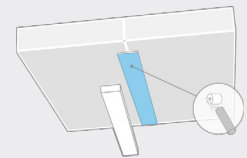

BUTYL Stretch Flex

INFO

The materials used must be free from dust and grease and substrates must be dry and supporting.

The greater the pressure applied, the better the performance of the adhesive tape.

BUTYL Stretch Flex has the function of sealant and not of a strong connector. Optimum adhesion to the substrate is achieved in combination with BUBI LF Bonding Primer or UNI Primer.

(!)

Butyl and bitumen tapes have a high inherent weight. The tape must be mechanically secured in case of installation in projecting areas e.g. ceilings, cantilevers and soffit areas, where gravity acts directly on the tape.

CABLE PENETRATION

HOSE PENETRATION

PIPE PENETRATION

ISOCELL GmbH & Co KG

Gewerbestraße 9
5202 NEUMARKT AM WALLERSEE | Österreich
Tel.: +43 6216 4108 | Fax: +43 6216 7979
office@isocell.at

ISOCELL SCHWEIZ AG

Herbergstrasse 29
9524 ZUZWIL | Suisse /Schweiz
Tel.: +41 71 940 06 72
office@isocell.ch

ISOCELL FRANCE

170 Rue Jean Monnet | ZAC de Prat Pip Sud
29490 GUIPAVAS | France
Tél.: +33 2 98 42 11 00 | Fax: +33 2 98 42 11 99
contact@isocell-france.fr

ISOCELL BUREEL BELGIË

Außenborner Weg 1 | Schoppen
4770 AMEL | Belgique
Tel.: +32 80 39 90 58 | Fax: +32 80 39 97 68
office@isocell.be

ISOCELL Sverige AB

Köpsvängen 10
168 67 BROMMA | Sverige
Tel.: +46 10 130 25 00
info@isocell.se

ISOCELL
www.isocell.com