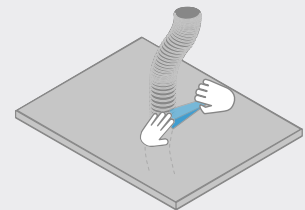

BUTYL Stretch Flex

INFO

The materials used must be free from dust and grease and substrates must be dry and supporting.

The greater the pressure applied, the better the performance of the adhesive tape.

BUTYL Stretch Flex has the function of sealant and not of a strong connector. Optimum adhesion to the substrate is achieved in combination with BUBI LF Bonding Primer or UNI Primer.

(!)

Butyl and bitumen tapes have a high inherent weight. The tape must be mechanically secured in case of installation in projecting areas e.g. ceilings, cantilevers and soffit areas, where gravity acts directly on the tape.

CABLE PENETRATION

HOSE PENETRATION

PIPE PENETRATION

ISOCELL GmbH & Co KG

Gewerbestraße 9
5202 NEUMARKT AM WALLERSEE | Österreich
Tel.: +43 6216 4108 | Fax: +43 6216 7979
office@isocell.at

ISOCELL SCHWEIZ AG

Herbergstrasse 29
9524 ZUZWIL | Suisse /Schweiz
Tel.: +41 71 940 06 72
office@isocell.ch

ISOCELL FRANCE

170 Rue Jean Monnet | ZAC de Prat Pip Sud
29490 GUIPAVAS | France
Tél.: +33 2 98 42 11 00 | Fax: +33 2 98 42 11 99
contact@isocell-france.fr

ISOCELL BUREEL BELGIË

Außenborner Weg 1 | Schoppen
4770 AMEL | Belgique
Tel.: +32 80 39 90 58 | Fax: +32 80 39 97 68
office@isocell.be

ISOCELL Sverige AB

Köpsvängen 10
168 67 BROMMA | Sverige
Tel.: +46 10 130 25 00
info@isocell.se

ISOCELL
www.isocell.com