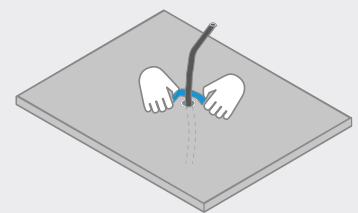

BUTYL Stretch Flex

INFO

The materials used must be free from dust and grease and substrates must be dry and supporting.

The greater the pressure applied, the better the performance of the adhesive tape.

BUTYL Stretch Flex has the function of sealant and not of a strong connector. Optimum adhesion to the substrate is achieved in combination with BUBI LF Bonding Primer or UNI Primer.

(!)

Butyl and bitumen tapes have a high inherent weight. The tape must be mechanically secured in case of installation in projecting areas e.g. ceilings, cantilevers and soffit areas, where gravity acts directly on the tape.

CABLE PENETRATION

HOSE PENETRATION

PIPE PENETRATION

ISOCELL GmbH & Co KG

Gewerbestraße 9
5202 NEUMARKT AM WALLERSEE | Österreich
Tel.: +43 6216 4108 | Fax: +43 6216 7979
office@isocell.at

ISOCELL SCHWEIZ AG

Herbergstrasse 29
9524 ZUZWIL | Suisse /Schweiz
Tel.: +41 71 940 06 72
office@isocell.ch

ISOCELL FRANCE

170 Rue Jean Monnet | ZAC de Prat Pip Sud
29490 GUIPAVAS | France
Tél.: +33 2 98 42 11 00 | Fax: +33 2 98 42 11 99
contact@isocell-france.fr

ISOCELL BUREEL BELGIË

Außenborner Weg 1 | Schoppen
4770 AMEL | Belgique
Tel.: +32 80 39 90 58 | Fax: +32 80 39 97 68
office@isocell.be

ISOCELL Sverige AB

Köpsvängen 10
168 67 BROMMA | Sverige
Tel.: +46 10 130 25 00
info@isocell.se

ISOCELL
www.isocell.com