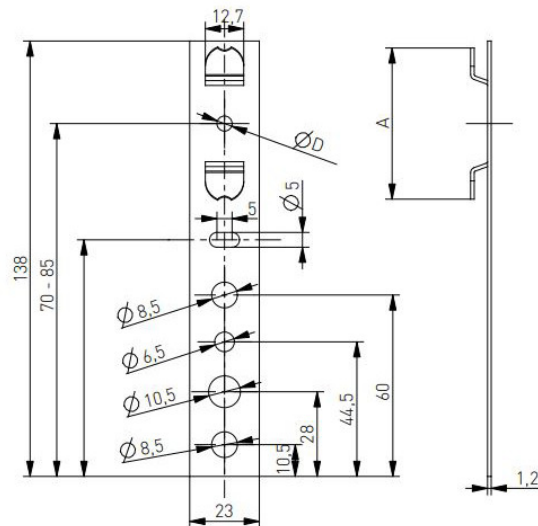

uPVC Window Installation Anchors - Turn In

Product information

To aid in the installation of uPVC windows (1.2mm thick).

Product code	Description	Dimension A (mm)	Profile	Packaging unit
66025000100	Turn in installation bracket	25.0	Brugmann / Aluplast 7000 / Aluplast 8000	1000
66028000100	Turn in installation bracket	28.0	Salamander	1000
66032000100	Turn in installation bracket	32.0	Gealan 3000 / Bluevolution	1000
66037000100	Turn in installation bracket	37.0	Aluplast / LB / Wintech / Drutex / Decco 60 / Wital	1000
66041000100	Turn in installation bracket	41.0	Schuco / Rehau / KBE 88+ / Trocal	1000
66042500100	Turn in installation bracket	42.5	Veka	1000
66044500100	Turn in installation bracket	44.5	Gealan 8000/9000	1000
66044500100N	Turn in installation bracket	44.5	KBE 70 / Kommerling Euro / Inoutic Arcade / Inoutic E-Forte	1000
66046000100	Turn in installation bracket	46.0	Decco 70	1000
66048000100	Turn in installation bracket	48.0	Profine 76	1000
66049000100	Turn in installation bracket	49.0	Awangarde / Inoutic Prestige	1000
66050000100	Turn in installation bracket	50.0	Brugmann AD	1000