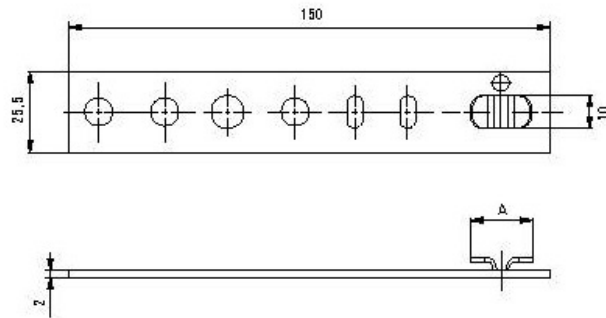

ALU Window Installation Anchors

Product information

Turn and grip style for quick and easy installation.

Product code	Description	Dimension A (mm)	Profile	Packaging unit
66219000105	Steady montage anchor	16.5	Schuco	250
66219000103	Steady montage anchor	18.5	Aluplast / Aluprof / Ponzio / Yawal / Aluron	250

blaugelb Protect Window Installation Brackets

Product information

Easily adjustable fastening system for timber, uPVC and aluminum windows, which can be installed all around at any required fastening point.

Product code	Description	Dimensions (mm)	Material	Packaging unit
0428830	Installation brackets	150 x 50 x 2.5	galvanised steel	50
0428835	Installation brackets	220 x 50 x 2.5	galvanised steel	25
0428839	Installation brackets	280 x 50 x 2.5	galvanised steel	25
0428842	Assembly key 13mm	-	galvanised steel	1