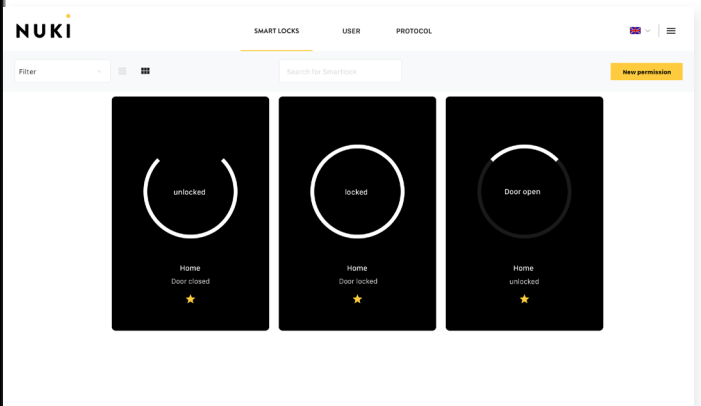

REMOTE ACCESS

Thanks to the Nuki App (available for iOS and Android for free) or Nuki Web, you can manage and control up to 100 Smarts Locks.

The Nuki Web platform also allows you to conveniently access all the features of your Smart Locks from your computer.