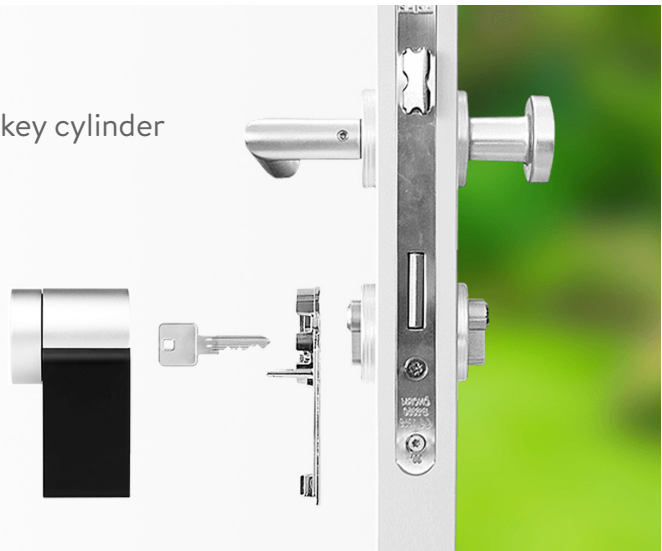

INSTALLATION

The Nuki Smart Lock is installed on the inside of your door using your existing lock cylinder and key. Depending on the projection of your cylinder, you simply choose one of the supplied mounting plates. The Nuki Smart Lock is ready to start within 3 minutes and can easily be mounted by anyone. Without screws and drilling.

1. 1 Install the mounting plate on the existing key cylinder
2. 2 Insert existing key
3. 3 Attach Smart Lock to the mounting plate
4. 4 Done!!

To test in advance whether Nuki fits your door lock, find the link to the installation check on our website or the packaging.

Under the following link you will find the recommended installation check where you can easily determine which lock fits Nuki right away:

NUKI passt:<https://nuki.io/en/installation-check/>