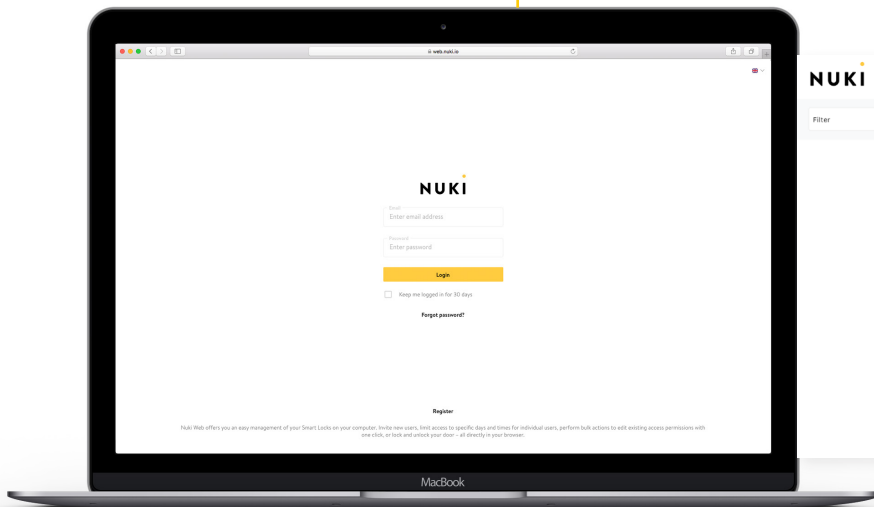

NUKI COMBO

With the Nuki Combo (consisting of Smart Lock and Bridge) customers save € 30.

REMOTE ACCESS

Thanks to the Nuki App (available for iOS and Android for free) or Nuki Web, you can manage and control up to 100 Smarts Locks.