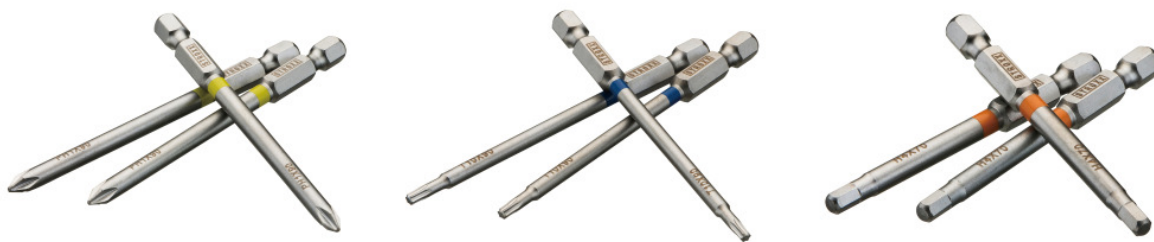

blaugelb Foam Gun

Product information

Metal foam gun used for PU foam cans. The rubberized handle is ergonomically shaped and ensures a secure grip and fatigue-free working.

Product code	Description	Material	Packaging unit
0361772	PU foam gun with 2 tapered nozzles	metal	1

Foam Gun - 800 AMP PM - Prestige & Ultra

Product information

Adjustable gun for screw top PU foam cans.

Prestige foam gun

Ultra foam gun

Product code	Description	Material	Packaging unit
800AMPPMPRESTIGE	PU foam gun - Prestige	metal	1
800AMPPMULTRAM	PU foam gun - Ultra	metal	1

Foldable Ruler

Product information

2m folding timber ruler

Product code	Description	Material	Length (m)	Packaging unit
6601018405	Foldable ruler	timber	2	1

Stroxx Driver Bits

Product information

Bits with color ring, 3 pieces.

Product code	Description	Weight (kg)	Packaging unit
0009035152	Fixing pads - 4 pieces	135	1

blaugelb Saber Saw Blade

Product information

Optimized blade shape with 130mm working blade, for maximum accessibility for timber and metal. Suitable for plunge cuts and can handle a wide variety of materials; including timber with nails / metal, chipboard, hard uPVC, GRP and epoxy.