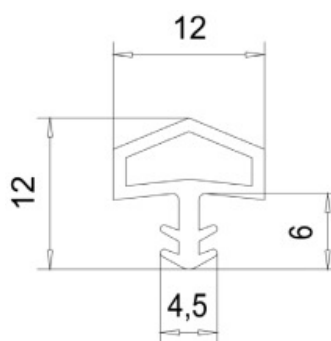

Product code	Description	Length (m)	Colours	Packaging unit
SCH2002DB	2002 gasket	150	dark brown	1
SCH2002WH	2002 gasket	150	white	1

Schlegel 1440 Gasket

Product information

Extruded weatherseals designed to meet specific needs for timber, uPVC and aluminium framed windows and doors. TPE extruded seal with solid TPE base is weatherproof and UV-resistant.

Product code	Description	Length (m)	Colours	Packaging unit
SCH1440DB	1440 gasket	300	dark brown	1
SCH1440WH	1440 gasket	300	white	1

MTEC Timber Frame Gasket

Product information

Extruded seal designed for internal timber frames.

Product code	Description	Length (m)	Colours	Packaging unit
0009052834	Timber frame gasket	5	white	1
0009052835	Timber frame gasket	5	beige	1