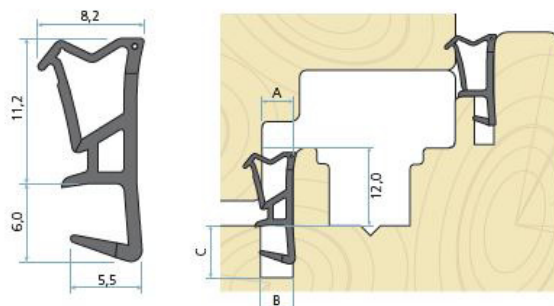

Schlegel 1432 Gasket

Product information

Universal sealing solutions for timber windows, suitable as a centre seal. TPE foam seal with solid TPE base is weatherproof and UV-resistant.

Product code	Description	Length (m)	Colours	Packaging unit
SCH1432DB	1432 gasket	150	dark brown	1
SCH1432WH	1432 gasket	150	white	1

Schlegel 2002 Gasket

Product information

Universal sealing solutions for timber windows, suitable as a centre seal as well as an overlap seal. TPE foam seal with solid TPE base is weatherproof and UV-resistant.