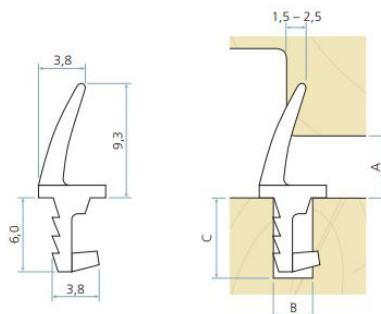

Product code	Description	Length (m)	Colours	Packaging unit
SCH2002DB	2002 gasket	150	dark brown	1
SCH2002WH	2002 gasket	150	white	1

Schlegel 1440 Gasket

Product information

Extruded weatherseals designed to meet specific needs for timber, uPVC and aluminium framed windows and doors. TPE extruded seal with solid TPE base is weatherproof and UV-resistant.

Product code	Description	Length (m)	Colours	Packaging unit
SCH1440DB	1440 gasket	300	dark brown	1
SCH1440WH	1440 gasket	300	white	1

MTEC Timber Frame Gasket

Product information

Extruded seal designed for internal timber frames.