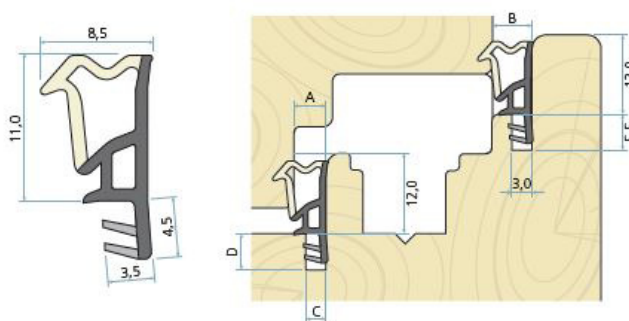

Product code	Description	Length (m)	Colours	Packaging unit
SCH2002DB	2002 gasket	150	dark brown	1
SCH2002WH	2002 gasket	150	white	1