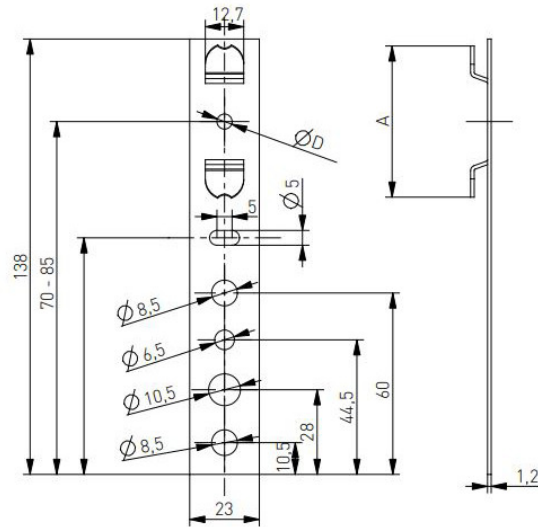

Note: TX30 driver bit available for purchase - product code 0009075835.

Window Installation Screws - Countersunk Head

Product information

Small fixing head for flush finish.

Product code	Description	Driver	Size (mm)	Packaging unit
6606027407	Window installation screws	TX30	7.5 x 82	100
6606027421	Window installation screws	TX30	7.5 x 102	100
6606027435	Window installation screws	TX30	7.5 x 122	100
6606027449	Window installation screws	TX30	7.5 x 152	100
6606027456	Window installation screws	TX30	7.2 x 182	100

Note: TX30 driver bit available for purchase - product code 0009075835.

uPVC Window Installation Anchors - Turn In

Product information

To aid in the installation of uPVC windows (1.2mm thick).

Product code	Description	Dimension A (mm)	Profile	Packaging unit
66025000100	Turn in installation bracket	25.0	Brugmann / Aluplast 7000 / Aluplast 8000	1000
66028000100	Turn in installation bracket	28.0	Salamander	1000
66032000100	Turn in installation bracket	32.0	Gealan 3000 / Bluevolution	1000
66037000100	Turn in installation bracket	37.0	Aluplast / LB / Wintech / Drutex / Decco 60 / Wital	1000
66041000100	Turn in installation bracket	41.0	Schuco / Rehau / KBE 88+ / Trocal	1000
66042500100	Turn in installation bracket	42.5	Veka	1000
66044500100	Turn in installation bracket	44.5	Gealan 8000/9000	1000
66044500100N	Turn in installation bracket	44.5	KBE 70 / Kommerling Euro / Inoutic Arcade / Inoutic E-Forte	1000
66046000100	Turn in installation bracket	46.0	Decco 70	1000
66048000100	Turn in installation bracket	48.0	Profine 76	1000
66049000100	Turn in installation bracket	49.0	Awangarde / Inoutic Prestige	1000
66050000100	Turn in installation bracket	50.0	Brugmann AD	1000