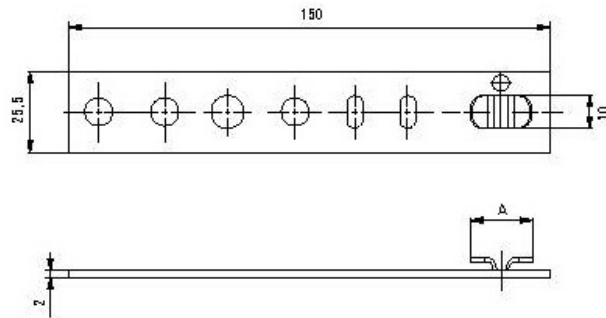

Timber Window Installation Anchors

Product information

Grip points for locating on window, ideal for situations without a reveal.

Product code	Description	Size (mm)	Packaging unit
102279675	Window installation bracket	140 x 19	1

ALU Window Installation Anchors

Product information

Turn and grip style for quick and easy installation.

Product code	Description	Dimension A (mm)	Profile	Packaging unit
66219000105	Steady montage anchor	16.5	Schuco	250
66219000103	Steady montage anchor	18.5	Aluplast / Aluprof / Ponzio / Yawal / Aluron	250