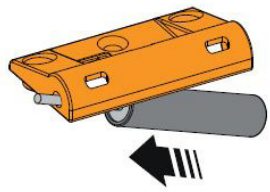

Siegenia PSK Comfort Soft Close Tipping Brake

Product code	Description	Packaging unit
PZDJ0010-100010	Soft close stop	1

Note: Optional extra, not mandatory.