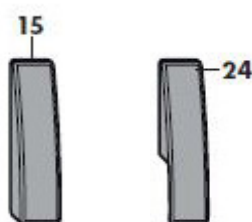

Siegenia PSK 160 Comfort Bogie Cover Set

Soft set

Product code	Description	Type	Colour	Packaging unit
PMAJ1050-002010	Bogie cover cap L	soft	white	1 pair
PMAJ1050-025010	Bogie cover cap L	soft	silver	1 pair
PMAJ1050-012010	Bogie cover cap L	soft	black/brown	1 pair