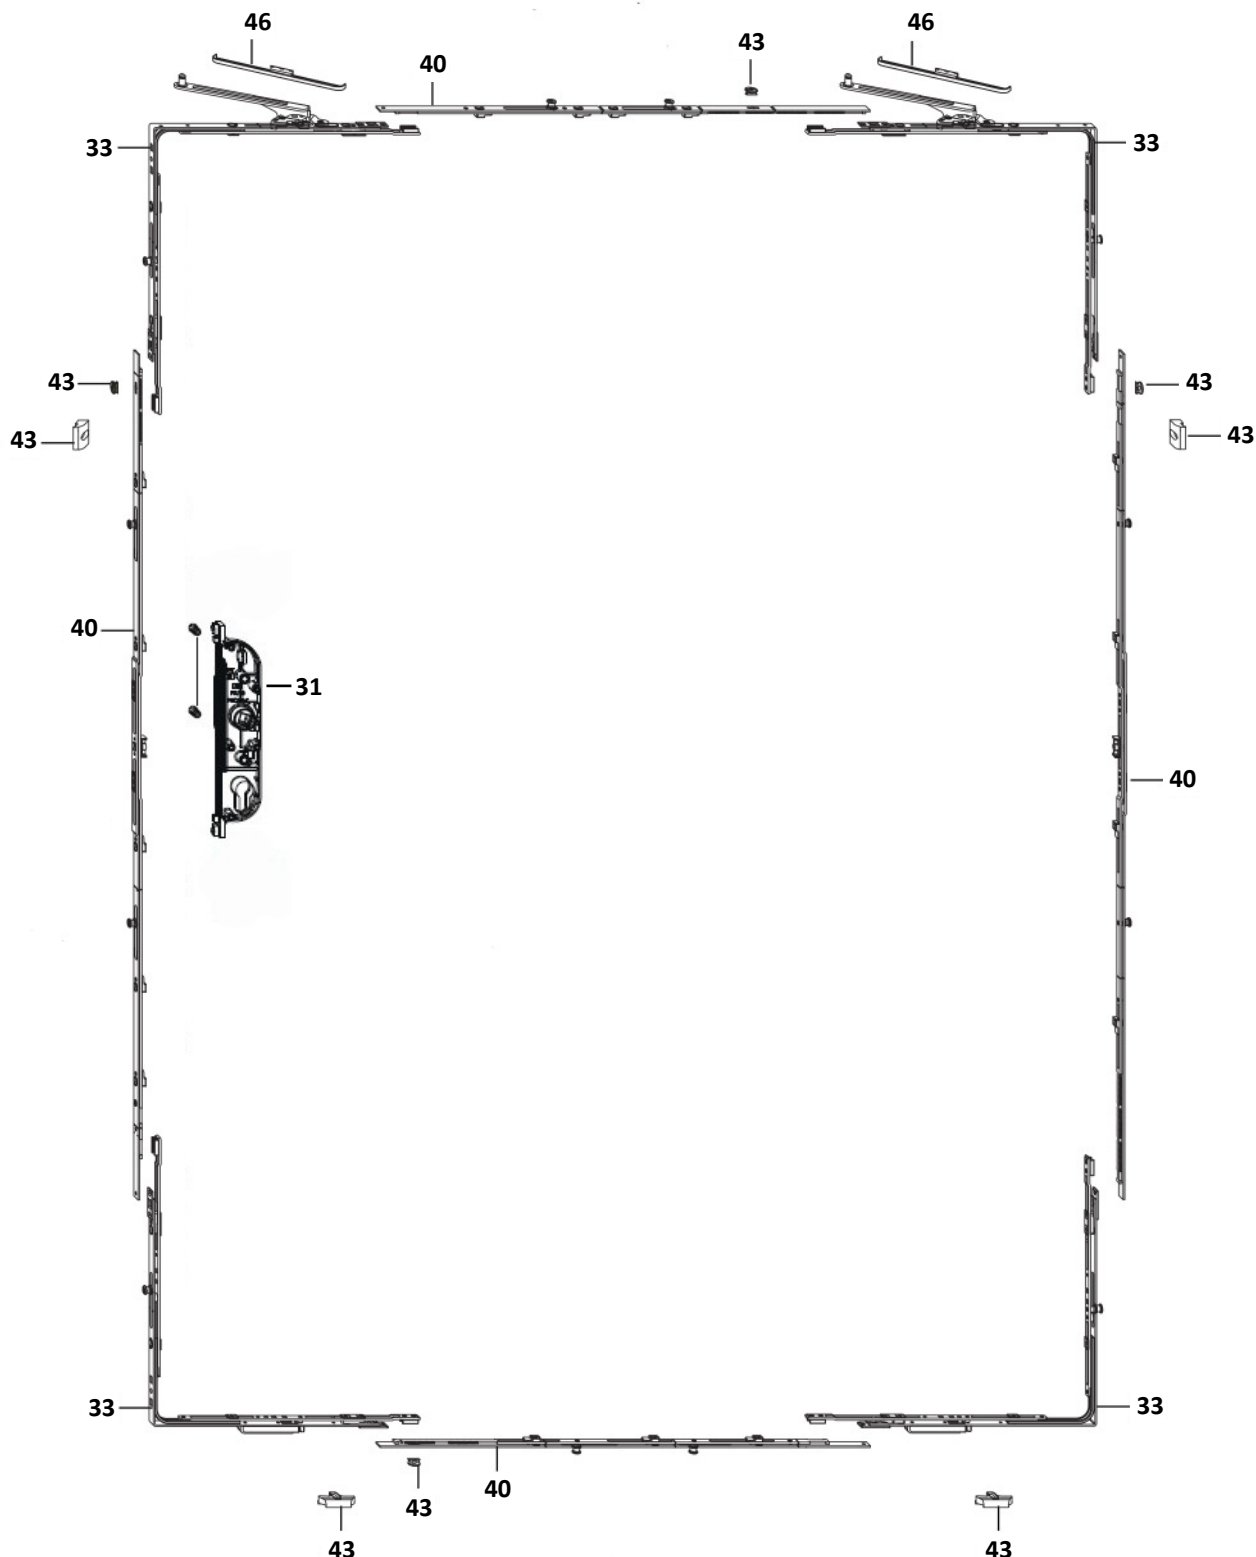

Siegenia PSK 200Z Comfort Sash Hardware

Product information

Sliding gears, extensions, corners and strikers for PSK 200Z system.