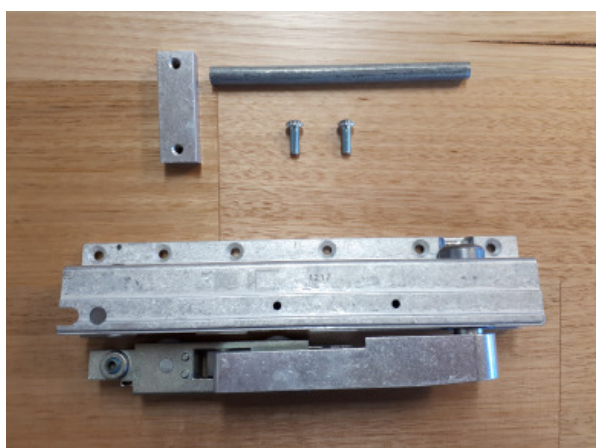

Siegenia PSK Comfort Middle Bogies

Product information

Additional middle bogies for sash weights up to 200kg.

Product code	Description	Handing	Weight (kg)	Packaging unit
PLWL1031-100010	Middle bogie wheels PSK Comfort	right	160 - 200	1
PLWL1032-100010	Middle bogie wheels PSK Comfort	left	160 - 200	1

Note: Two middle bogies are required for installation.