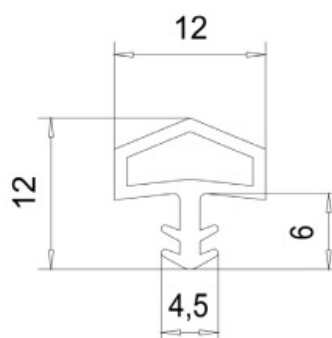

Product code	Description	Length (m)	Colours	Packaging unit
SCH2002DB	2002 gasket	150	dark brown	1
SCH2002WH	2002 gasket	150	white	1

Schlegel 1440 Gasket

Product information

Extruded weatherseals designed to meet specific needs for timber, uPVC and aluminium framed windows and doors. TPE extruded seal with solid TPE base is weatherproof and UV-resistant.

Product code	Description	Length (m)	Colours	Packaging unit
SCH1440DB	1440 gasket	300	dark brown	1
SCH1440WH	1440 gasket	300	white	1

MTEC Timber Frame Gasket

Product information

Extruded seal designed for internal timber frames.

Product code	Description	Length (m)	Colours	Packaging unit
0009052834	Timber frame gasket	5	white	1
0009052835	Timber frame gasket	5	beige	1