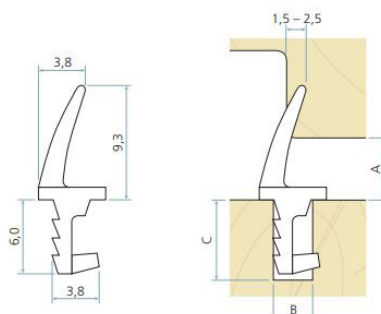

Product code	Description	Length (m)	Colours	Packaging unit
SCH2002DB	2002 gasket	150	dark brown	1
SCH2002WH	2002 gasket	150	white	1

Schlegel 1440 Gasket

Product information

Extruded weatherseals designed to meet specific needs for timber, uPVC and aluminium framed windows and doors. TPE extruded seal with solid TPE base is weatherproof and UV-resistant.

Product code	Description	Length (m)	Colours	Packaging unit
SCH1440DB	1440 gasket	300	dark brown	1
SCH1440WH	1440 gasket	300	white	1

MTEC Timber Frame Gasket

Product information

Extruded seal designed for internal timber frames.