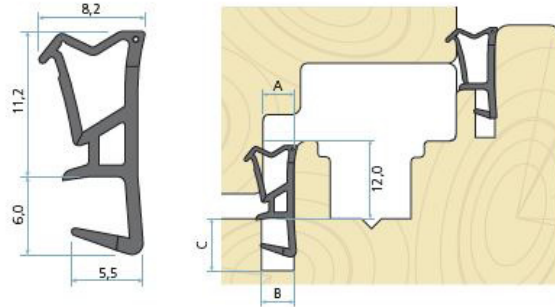

Schlegel 1432 Gasket

Product information

Universal sealing solutions for timber windows, suitable as a centre seal. TPE foam seal with solid TPE base is weatherproof and UV-resistant.

Product code	Description	Length (m)	Colours	Packaging unit
SCH1432DB	1432 gasket	150	dark brown	1
SCH1432WH	1432 gasket	150	white	1

Product code	Description	Length (m)	Colours	Packaging unit
SCH1440DB	1440 gasket	300	dark brown	1
SCH1440WH	1440 gasket	300	white	1

MTEC Timber Frame Gasket

Product information

Extruded seal designed for internal timber frames.

Product code	Description	Length (m)	Colours	Packaging unit
0009052834	Timber frame gasket	5	white	1
0009052835	Timber frame gasket	5	beige	1