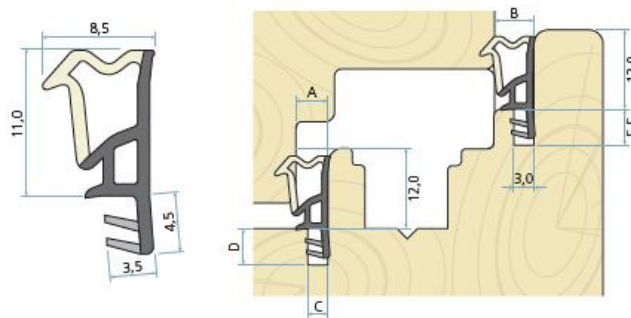

Schlegel 1432 Gasket

Product information

Universal sealing solutions for timber windows, suitable as a centre seal. TPE foam seal with solid TPE base is weatherproof and UV-resistant.

Product code	Description	Length (m)	Colours	Packaging unit
SCH1432DB	1432 gasket	150	dark brown	1
SCH1432WH	1432 gasket	150	white	1

Product code	Description	Length (m)	Colours	Packaging unit
SCH2002DB	2002 gasket	150	dark brown	1
SCH2002WH	2002 gasket	150	white	1

Schlegel 1440 Gasket

Product information

Extruded weatherseals designed to meet specific needs for timber, uPVC and aluminium framed windows and doors. TPE extruded seal with solid TPE base is weatherproof and UV-resistant.

Product code	Description	Length (m)	Colours	Packaging unit
SCH1440DB	1440 gasket	300	dark brown	1
SCH1440WH	1440 gasket	300	white	1

MTEC Timber Frame Gasket

Product information

Extruded seal designed for internal timber frames.

Product code	Description	Length (m)	Colours	Packaging unit
0009052834	Timber frame gasket	5	white	1
0009052835	Timber frame gasket	5	beige	1