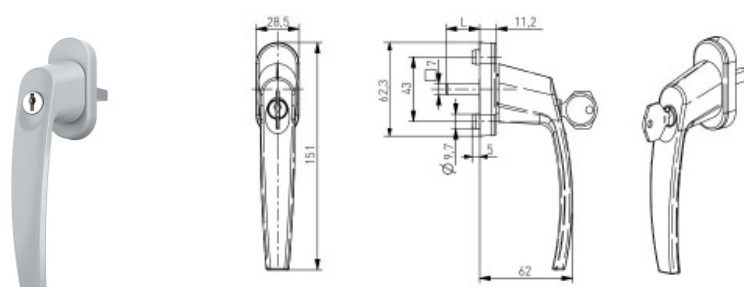

Victory Tilt & Turn Handle

Product information

43mm hole centres, mounting screws supplied.

Product code	Description	Spindle	Finish	Colour	Packaging unit
13290164090PM	Tilt & turn handle	7 x 40mm	coated	9016 white	60
13280774090PM	Tilt & turn handle	7 x 40mm	coated	8077 brown	60
1329005M4090PM	Tilt & turn handle	7 x 40mm	coated	9005 black	60
132SILV4090PM	Tilt & turn handle	7 x 40mm	coated	silver	60

Victory Tilt & Turn Lockable Handle

Product information

43mm hole centres, mounting screws supplied.

Product code	Description	Spindle	Finish	Colour	Packaging unit
13390164090PM	Tilt & turn handle	7 x 40mm	coated	9016 white	10
13380774090PM	Tilt & turn handle	7 x 40mm	coated	8077 brown	10
1339005M4090PM	Tilt & turn handle	7 x 40mm	coated	9005 black	10
133SILV4090PM	Tilt & turn handle	7 x 40mm	coated	silver	10

Victory Flat Balcony Handle

Product information

Mounting screws and spindle supplied.

Product code	Description	Spindle	Finish	Colour	Packaging unit
19290160090	Flat balcony handle with rosette	8 x 117mm	coated	9016 white	1 set
19280770090	Flat balcony handle with rosette	8 x 117mm	coated	8077 brown	1 set
1929005M0090	Flat balcony handle with rosette	8 x 117mm	coated	9005 black	1 set
192SILV0090	Flat balcony handle with rosette	8 x 117mm	coated	silver	1 set

Victory Entrance Handle

Product information

Mounting screws and spindle supplied, faceplate width 32mm.

Product code	Description	Spindle	PZ	Finish	Colour	Packaging unit
18190163292	Entrance handle	8 x 128mm	92mm	coated	9016 white	1 set
18180773292	Entrance handle	8 x 128mm	92mm	coated	8077 brown	1 set
1819005M3292	Entrance handle	8 x 128mm	92mm	coated	9005 black	1 set
181SILV3292	Entrance handle	8 x 128mm	92mm	coated	silver	1 set