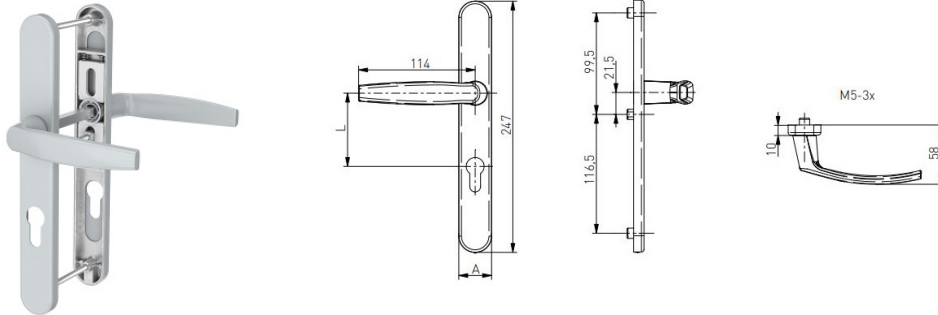

Victory Tilt & Turn Lockable Handle

Product information

43mm hole centres, mounting screws supplied.

Product code	Description	Spindle	Finish	Colour	Packaging unit
13390164090PM	Tilt & turn handle	7 x 40mm	coated	9016 white	10
13380774090PM	Tilt & turn handle	7 x 40mm	coated	8077 brown	10
1339005M4090PM	Tilt & turn handle	7 x 40mm	coated	9005 black	10
133SILV4090PM	Tilt & turn handle	7 x 40mm	coated	silver	10

Victory Flat Balcony Handle

Product information

Mounting screws and spindle supplied.

Product code	Description	Spindle	Finish	Colour	Packaging unit
19290160090	Flat balcony handle with rosette	8 x 117mm	coated	9016 white	1 set
19280770090	Flat balcony handle with rosette	8 x 117mm	coated	8077 brown	1 set
1929005M0090	Flat balcony handle with rosette	8 x 117mm	coated	9005 black	1 set
192SILV0090	Flat balcony handle with rosette	8 x 117mm	coated	silver	1 set

Victory Lockable Balcony Handle

Product information

Mounting screws and spindle supplied.

Product code	Description	Spindle	Finish	Colour	Packaging unit
19390160090	Lockable balcony handle with rosette	8 x 117mm	coated	9016 white	1 set
19380770090	Lockable balcony handle with rosette	8 x 117mm	coated	8077 brown	1 set
1939005M0090	Lockable balcony handle with rosette	8 x 117mm	coated	9005 black	1 set
193SILV0090	Lockable balcony handle with rosette	8 x 117mm	coated	silver	1 set

Victory Entrance Handle

Product information

Mounting screws and spindle supplied, faceplate width 32mm.

Product code	Description	Spindle	PZ	Finish	Colour	Packaging unit
18190163292	Entrance handle	8 x 128mm	92mm	coated	9016 white	1 set
18180773292	Entrance handle	8 x 128mm	92mm	coated	8077 brown	1 set
1819005M3292	Entrance handle	8 x 128mm	92mm	coated	9005 black	1 set
181SILV3292	Entrance handle	8 x 128mm	92mm	coated	silver	1 set