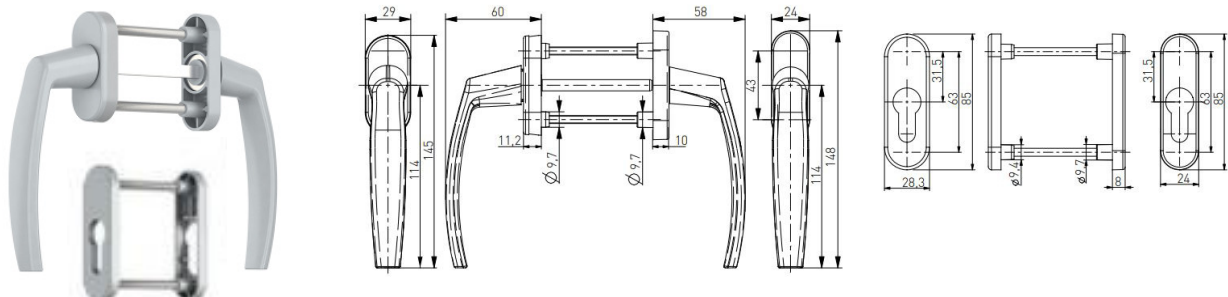

Victory Tilt & Turn Lockable Handle

Product information

43mm hole centres, mounting screws supplied.

Product code	Description	Spindle	Finish	Colour	Packaging unit
13390164090PM	Tilt & turn handle	7 x 40mm	coated	9016 white	10
13380774090PM	Tilt & turn handle	7 x 40mm	coated	8077 brown	10
1339005M4090PM	Tilt & turn handle	7 x 40mm	coated	9005 black	10
133SILV4090PM	Tilt & turn handle	7 x 40mm	coated	silver	10

Victory Balcony Handle

Product information

Mounting screws and spindle supplied.

Product code	Description	Spindle	Finish	Colour	Packaging unit
19190160090	Balcony handle with rosette	8 x 117mm	coated	9016 white	1 set
19180770090	Balcony handle with rosette	8 x 117mm	coated	8077 brown	1 set
1919005M0090	Balcony handle with rosette	8 x 117mm	coated	9005 black	1 set
191SILV0090	Balcony handle with rosette	8 x 117mm	coated	silver	1 set

Victory Flat Balcony Handle

Product information

Mounting screws and spindle supplied.

Product code	Description	Spindle	Finish	Colour	Packaging unit
19290160090	Flat balcony handle with rosette	8 x 117mm	coated	9016 white	1 set
19280770090	Flat balcony handle with rosette	8 x 117mm	coated	8077 brown	1 set
1929005M0090	Flat balcony handle with rosette	8 x 117mm	coated	9005 black	1 set
192SILV0090	Flat balcony handle with rosette	8 x 117mm	coated	silver	1 set

Victory Entrance Handle

Product information

Mounting screws and spindle supplied, faceplate width 32mm.

Product code	Description	Spindle	PZ	Finish	Colour	Packaging unit
18190163292	Entrance handle	8 x 128mm	92mm	coated	9016 white	1 set
18180773292	Entrance handle	8 x 128mm	92mm	coated	8077 brown	1 set
1819005M3292	Entrance handle	8 x 128mm	92mm	coated	9005 black	1 set
181SILV3292	Entrance handle	8 x 128mm	92mm	coated	silver	1 set