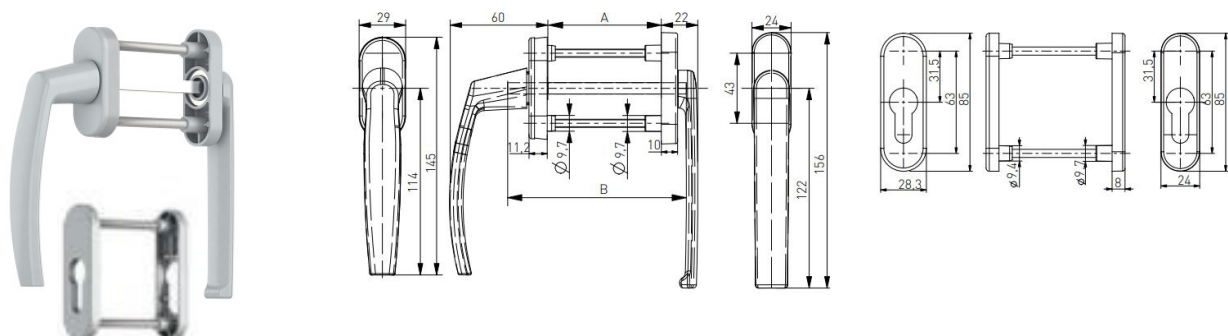

Victory Tilt & Turn Lockable Handle

Product information

43mm hole centres, mounting screws supplied.

Product code	Description	Spindle	Finish	Colour	Packaging unit
13390164090PM	Tilt & turn handle	7 x 40mm	coated	9016 white	10
13380774090PM	Tilt & turn handle	7 x 40mm	coated	8077 brown	10
1339005M4090PM	Tilt & turn handle	7 x 40mm	coated	9005 black	10
133SILV4090PM	Tilt & turn handle	7 x 40mm	coated	silver	10

Victory Balcony Handle

Product information

Mounting screws and spindle supplied.

Product code	Description	Spindle	Finish	Colour	Packaging unit
19190160090	Balcony handle with rosette	8 x 117mm	coated	9016 white	1 set
19180770090	Balcony handle with rosette	8 x 117mm	coated	8077 brown	1 set
1919005M0090	Balcony handle with rosette	8 x 117mm	coated	9005 black	1 set
191SILV0090	Balcony handle with rosette	8 x 117mm	coated	silver	1 set

Victory Flat Balcony Handle

Product information

Mounting screws and spindle supplied.

Product code	Description	Spindle	Finish	Colour	Packaging unit
19290160090	Flat balcony handle with rosette	8 x 117mm	coated	9016 white	1 set
19280770090	Flat balcony handle with rosette	8 x 117mm	coated	8077 brown	1 set
1929005M0090	Flat balcony handle with rosette	8 x 117mm	coated	9005 black	1 set
192SILV0090	Flat balcony handle with rosette	8 x 117mm	coated	silver	1 set

Victory Entrance Handle

Product information

Mounting screws and spindle supplied, faceplate width 32mm.

Product code	Description	Spindle	PZ	Finish	Colour	Packaging unit
18190163292	Entrance handle	8 x 128mm	92mm	coated	9016 white	1 set
18180773292	Entrance handle	8 x 128mm	92mm	coated	8077 brown	1 set
1819005M3292	Entrance handle	8 x 128mm	92mm	coated	9005 black	1 set
181SILV3292	Entrance handle	8 x 128mm	92mm	coated	silver	1 set