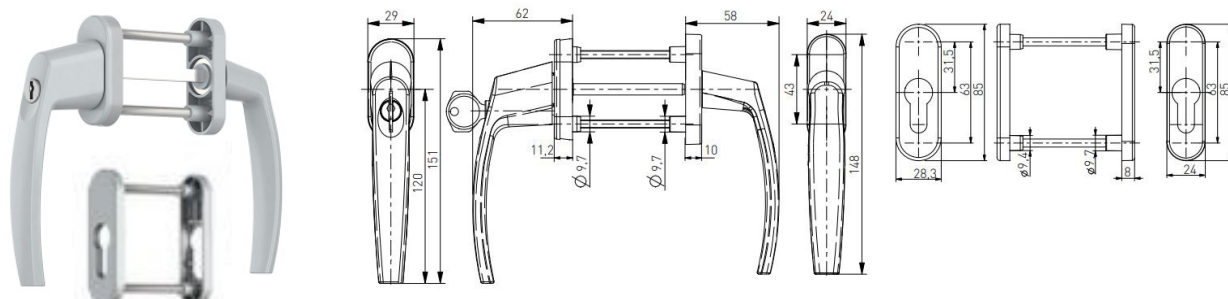

Victory Tilt & Turn Lockable Handle

Product information

43mm hole centres, mounting screws supplied.

Product code	Description	Spindle	Finish	Colour	Packaging unit
13390164090PM	Tilt & turn handle	7 x 40mm	coated	9016 white	10
13380774090PM	Tilt & turn handle	7 x 40mm	coated	8077 brown	10
1339005M4090PM	Tilt & turn handle	7 x 40mm	coated	9005 black	10
133SILV4090PM	Tilt & turn handle	7 x 40mm	coated	silver	10

Victory Flat Balcony Handle

Product information

Mounting screws and spindle supplied.

Product code	Description	Spindle	Finish	Colour	Packaging unit
19290160090	Flat balcony handle with rosette	8 x 117mm	coated	9016 white	1 set
19280770090	Flat balcony handle with rosette	8 x 117mm	coated	8077 brown	1 set
1929005M0090	Flat balcony handle with rosette	8 x 117mm	coated	9005 black	1 set
192SILV0090	Flat balcony handle with rosette	8 x 117mm	coated	silver	1 set

Victory Lockable Balcony Handle

Product information

Mounting screws and spindle supplied.

Product code	Description	Spindle	Finish	Colour	Packaging unit
19390160090	Lockable balcony handle with rosette	8 x 117mm	coated	9016 white	1 set
19380770090	Lockable balcony handle with rosette	8 x 117mm	coated	8077 brown	1 set
1939005M0090	Lockable balcony handle with rosette	8 x 117mm	coated	9005 black	1 set
193SILV0090	Lockable balcony handle with rosette	8 x 117mm	coated	silver	1 set

Victory Entrance Handle

Product information

Mounting screws and spindle supplied, faceplate width 32mm.

Product code	Description	Spindle	PZ	Finish	Colour	Packaging unit
18190163292	Entrance handle	8 x 128mm	92mm	coated	9016 white	1 set
18180773292	Entrance handle	8 x 128mm	92mm	coated	8077 brown	1 set
1819005M3292	Entrance handle	8 x 128mm	92mm	coated	9005 black	1 set
181SILV3292	Entrance handle	8 x 128mm	92mm	coated	silver	1 set