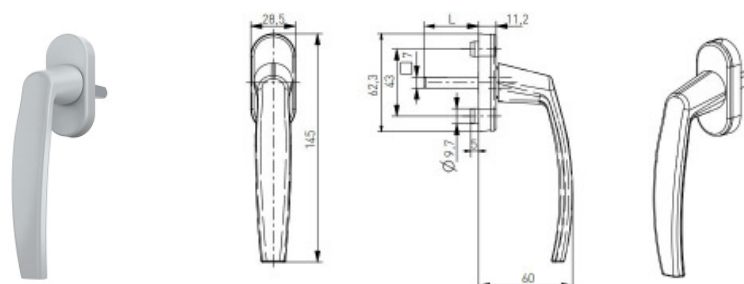

Victory Tilt & Turn Handle

Product information

43mm hole centres, mounting screws supplied.

Product code	Description	Spindle	Finish	Colour	Packaging unit
13290164090PM	Tilt & turn handle	7 x 40mm	coated	9016 white	60
13280774090PM	Tilt & turn handle	7 x 40mm	coated	8077 brown	60
1329005M4090PM	Tilt & turn handle	7 x 40mm	coated	9005 black	60
132SILV4090PM	Tilt & turn handle	7 x 40mm	coated	silver	60

Victory Tilt & Turn Lockable Handle

Product information

43mm hole centres, mounting screws supplied.

Product code	Description	Spindle	Finish	Colour	Packaging unit
13390164090PM	Tilt & turn handle	7 x 40mm	coated	9016 white	10
13380774090PM	Tilt & turn handle	7 x 40mm	coated	8077 brown	10
1339005M4090PM	Tilt & turn handle	7 x 40mm	coated	9005 black	10
133SILV4090PM	Tilt & turn handle	7 x 40mm	coated	silver	10

Victory Flat Balcony Handle

Product information

Mounting screws and spindle supplied.

Product code	Description	Spindle	Finish	Colour	Packaging unit
19290160090	Flat balcony handle with rosette	8 x 117mm	coated	9016 white	1 set
19280770090	Flat balcony handle with rosette	8 x 117mm	coated	8077 brown	1 set
1929005M0090	Flat balcony handle with rosette	8 x 117mm	coated	9005 black	1 set
192SILV0090	Flat balcony handle with rosette	8 x 117mm	coated	silver	1 set

Victory Entrance Handle

Product information

Mounting screws and spindle supplied, faceplate width 32mm.

Product code	Description	Spindle	PZ	Finish	Colour	Packaging unit
18190163292	Entrance handle	8 x 128mm	92mm	coated	9016 white	1 set
18180773292	Entrance handle	8 x 128mm	92mm	coated	8077 brown	1 set
1819005M3292	Entrance handle	8 x 128mm	92mm	coated	9005 black	1 set
181SILV3292	Entrance handle	8 x 128mm	92mm	coated	silver	1 set