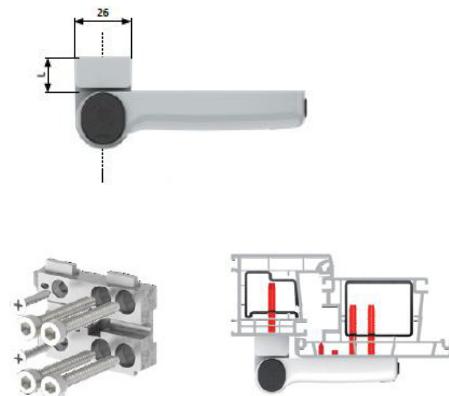

Bixacta 3D Hinge - uPVC

Product information

3D adjustable hinge for uPVC profile with 13mm groove axis, opening angle 180 deg.

Product code	Description	Material (mm)	Colour / Finish	Packaging unit
CF483160H510	Sash part left	16	zinc plated	12
CF483160H511	Sash part right	16	zinc plated	12
CG482160H511	Frame part - with pins	16	zinc plated	12
GC838170J702	Aluminium cap	16	satin silver	120
GC838180Y603	Nylon cap	16	9016 white	120
GC838180Y208	Nylon cap	16	black	120
GC838180YS04	Nylon cap	16	matt chrome	120
MA701483G004	Jig set MA701 uPVC	-	-	1

Dr Hahn KT-EV 15-20mm

Product information

Can be adjusted in five dimensions, load up to 120kg, and can be used on left or right.

Product code	Description	Size (mm)	Weight (kg)	Colour	Packaging unit
DRKTEV1520SIL	Universal flag hinge for uPVC doors	15-20	120	silver	50
DRKTEV1520WHT	Universal flag hinge for uPVC doors	15-20	120	white	50

Dr Hahn KT-EV 18-23mm

Product information

Can be adjusted in five dimensions, load up to 120kg, and can be used on left or right.

Product code	Description	Size (mm)	Weight (kg)	Colour	Packaging unit
DRKTEV1820SIL	Universal flag hinge for uPVC doors	18-23	120	silver	50
DRKTEV1820WHT	Universal flag hinge for uPVC doors	18-23	120	white	50
DRKTEV1820CRM	Universal flag hinge for uPVC doors	18-23	120	cream	50
DRKTEV1820BLK	Universal flag hinge for uPVC doors	18-23	120	black	50

uPVC Jocker Hinge

Product information

For uPVC doors, up to 120kg. Easy 3D adjustment with no need to lift or take out the sash. Frame, sash part and fixing part made of high quality ZNAL alloy, and tested for 200,000 cycles. End caps made of ASA, UV resistant plastic, 2 anti-burglar securing mechanisms, and is designed with a sliding plastic bearing to ensure proper operation of the hinge. Template and allen key available.