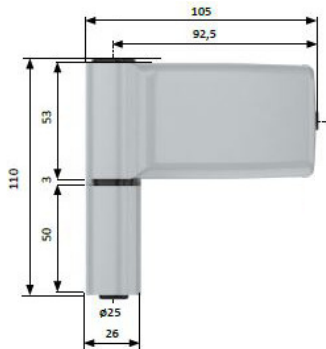

Bixacta 3D Hinge - uPVC

Product information

3D adjustable hinge for uPVC profile with 13mm groove axis, opening angle 180 deg.

Product code	Description	Material (mm)	Colour / Finish	Packaging unit
CF483160H510	Sash part left	16	zinc plated	12
CF483160H511	Sash part right	16	zinc plated	12
CG482160H511	Frame part - with pins	16	zinc plated	12
GC838170J702	Aluminium cap	16	satin silver	120
GC838180Y603	Nylon cap	16	9016 white	120
GC838180Y208	Nylon cap	16	black	120
GC838180YS04	Nylon cap	16	matt chrome	120
MA701483G004	Jig set MA701 uPVC	-	-	1

Dr Hahn KT-EV 15-20mm

Product information

Can be adjusted in five dimensions, load up to 120kg, and can be used on left or right.

Product code	Description	Size (mm)	Weight (kg)	Colour	Packaging unit
DRKTEV1520SIL	Universal flag hinge for uPVC doors	15-20	120	silver	50
DRKTEV1520WHT	Universal flag hinge for uPVC doors	15-20	120	white	50

Dr Hahn KT-EV 18-23mm

Product information

Can be adjusted in five dimensions, load up to 120kg, and can be used on left or right.

Product code	Description	Size (mm)	Weight (kg)	Colour	Packaging unit
DRKTEV1820SIL	Universal flag hinge for uPVC doors	18-23	120	silver	50
DRKTEV1820WHT	Universal flag hinge for uPVC doors	18-23	120	white	50
DRKTEV1820CRM	Universal flag hinge for uPVC doors	18-23	120	cream	50
DRKTEV1820BLK	Universal flag hinge for uPVC doors	18-23	120	black	50

uPVC Jocker Hinge

Product information

For uPVC doors, up to 120kg. Easy 3D adjustment with no need to lift or take out the sash. Frame, sash part and fixing part made of high quality ZNAL alloy, and tested for 200,000 cycles. End caps made of ASA, UV resistant plastic, 2 anti-burglar securing mechanisms, and is designed with a sliding plastic bearing to ensure proper operation of the hinge. Template and allen key available.