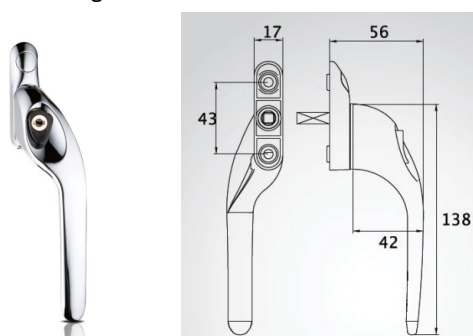

### Product information

43mm centres, with screws and spindle supplied. Outward handle suitable for uPVC, aluminium and timber window profiles. Non locking and locking handles available.

Product code	Description	Spindle	Finish	Colour	Packaging unit
HB117SWH740PK	HB117 outward handle set - locking	7 x 40mm	coated	white	10
HB117SBK740PK	HB117 outward handle set - locking	7 x 40mm	coated	black	10
HB117SSL740PK	HB117 outward handle set - locking	7 x 40mm	coated	silver	10
HB117SWH740P	HB117 outward handle set - non locking	7 x 40mm	coated	white	10
HB117SBK740P	HB117 outward handle set - non locking	7 x 40mm	coated	black	10
HB117SSL740P	HB117 outward handle set - non locking	7 x 40mm	coated	silver	10

### Product information

43mm centres, with screws and spindle supplied. Cranked handle suitable for uPVC, aluminium and timber window profiles. Non locking and locking handles available. Left and right available.

Product code	Description	Spindle	Finish	Colour	Packaging unit
HB118LWH740PK	HB118 outward cranked locking handle - left	7 x 40mm	coated	white	10
HB118LBK740PK	HB118 outward cranked locking handle - left	7 x 40mm	coated	black	10
HB118LSL740PK	HB118 outward cranked locking handle - left	7 x 40mm	coated	silver	10
HB118RWH740PK	HB118 outward cranked locking handle - right	7 x 40mm	coated	white	10
HB118RBK740PK	HB118 outward cranked locking handle - right	7 x 40mm	coated	black	10
HB118RSL740PK	HB118 outward cranked locking handle - right	7 x 40mm	coated	silver	10