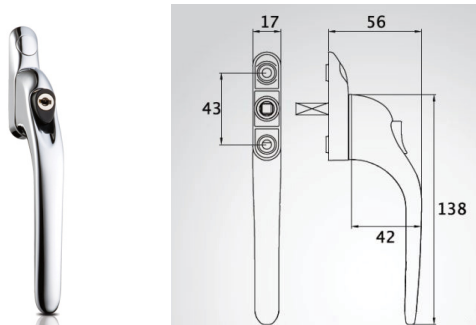

## Vita Outward Opening Inline Handle

### Product information

43mm centres, with screws and spindle supplied. Outward handle suitable for uPVC, aluminium and timber window profiles. Non locking and locking handles available.

Product code	Description	Spindle	Finish	Colour	Packaging unit
HB117SWH740PK	HB117 outward handle set - locking	7 x 40mm	coated	white	10
HB117SBK740PK	HB117 outward handle set - locking	7 x 40mm	coated	black	10
HB117SSL740PK	HB117 outward handle set - locking	7 x 40mm	coated	silver	10
HB117SWH740P	HB117 outward handle set - non locking	7 x 40mm	coated	white	10
HB117SBK740P	HB117 outward handle set - non locking	7 x 40mm	coated	black	10
HB117SSL740P	HB117 outward handle set - non locking	7 x 40mm	coated	silver	10

### Product information

43mm centres, with screws and spindle supplied. Cranked handle suitable for uPVC, aluminium and timber window profiles. Non locking and locking handles available. Left and right available.

Product code	Description	Spindle	Finish	Colour	Packaging unit
HB118LWH740PK	HB118 outward cranked locking handle - left	7 x 40mm	coated	white	10
HB118LBK740PK	HB118 outward cranked locking handle - left	7 x 40mm	coated	black	10
HB118LSL740PK	HB118 outward cranked locking handle - left	7 x 40mm	coated	silver	10
HB118RWH740PK	HB118 outward cranked locking handle - right	7 x 40mm	coated	white	10
HB118RBK740PK	HB118 outward cranked locking handle - right	7 x 40mm	coated	black	10
HB118RSL740PK	HB118 outward cranked locking handle - right	7 x 40mm	coated	silver	10