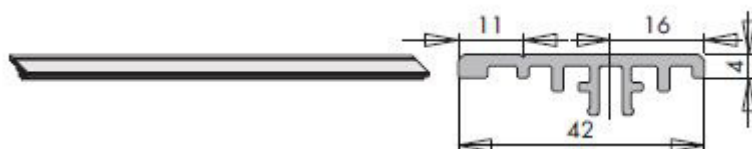

Siegenia HS Eco Pass H5 Offset Adapter Rail

Product information

Adapter rail for Eco Pass threshold.

Product code	Description	Height (mm)	Offset (mm)	Length (mm)	Packaging unit
PPZB5170-021010	Offset adapter rail	4	5	4500	1