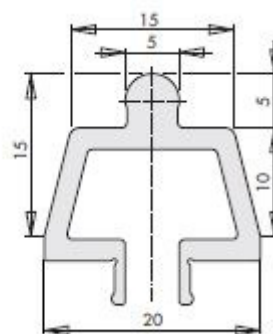

Siegenia HS Eco Pass Running Rail M5

Product information

Inline running rail for Eco Pass thresholds.

Product code	Description	Height (mm)	Length (mm)	Material	Packaging unit
PPLB6040-524020	Running rail	5	4500	aluminium	1
PPLB6180-524020	Running rail	5	5700	aluminium	1

Siegenia HS Eco Pass Running Rail M15

Product information

Inline running rail for Eco Pass thresholds.

Product code	Description	Height (mm)	Length (mm)	Material	Packaging unit
PPLB6150-524010	Running rail	15	4500	aluminium	1