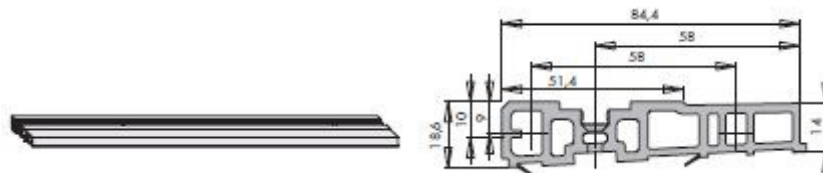

Siegenia HS Eco Pass B171 Support Rail

Product information

Support rail for Eco Pass threshold.

Product code	Description	Length (mm)	Material	Packaging unit
PPZB5150-021010	Support rail B171	4500	aluminium	1