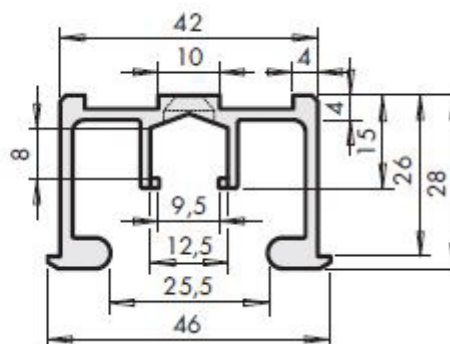

Product information

Running rail for timber thresholds.

Product code	Description	Length (mm)	Height (mm)	Material	Packaging unit
135280	Running rail	5000	5	aluminium	1

Siegenia HS 15mm Running Rail

Product information

Running rail for timber thresholds.

Product code	Description	Length (mm)	Height (mm)	Material	Packaging unit
129586	Running rail	4500	15	aluminium	1
129647	Running rail	6700	15	aluminium	1

Siegenia HS Guide Rail

Product information

Guide rail for timber frame head.

Product code	Description	Length (mm)	Material	Packaging unit
130902	Guiding rail	4000	aluminium	1
130988	Guiding rail	6700	aluminium	1

Siegenia HS Guide Rail SC001

Product information

Guide rail for timber frame head and soft close stopper.

Product code	Description	Length (mm)	Material	Packaging unit
PPFB0350-524010	Guiding rail SC001	4500	aluminium	1
PPFB0440-524010	Guiding rail SC001	5000	aluminium	1
PPFB0450-524010	Guiding rail SC001	5700	aluminium	1