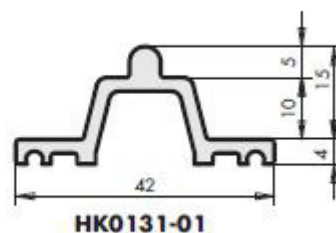

Siegenia HS Eco Pass B20 Drip Rail

Product code	Description	Width (mm)	Length (mm)	Packaging unit
PPWB0180-524010	Drip rail EP B20	20	5700	1

Siegenia HS Eco Pass B90 Drip Rail

Product code	Description	Width (mm)	Length (mm)	Packaging unit
PPWB0210-524010	Drip rail EP B90	90	5700	1

Product information

Running rail for timber thresholds.

Product code	Description	Length (mm)	Height (mm)	Material	Packaging unit
135280	Running rail	5000	5	aluminium	1

Siegenia HS 15mm Running Rail

Product information

Running rail for timber thresholds.

Product code	Description	Length (mm)	Height (mm)	Material	Packaging unit
129586	Running rail	4500	15	aluminium	1
129647	Running rail	6700	15	aluminium	1

Siegenia HS Guide Rail