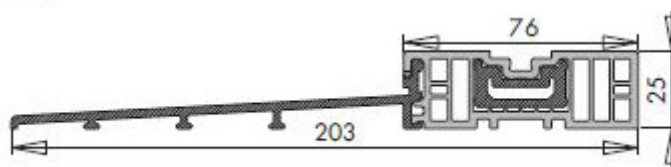

Siegenia HS Eco Pass B171 Threshold

Product code	Description	Length (mm)	Material	Packaging unit
PPBB1750-524010	Threshold EP B171	5700	aluminium & plastic	1

Siegenia HS Eco Pass B203 Threshold

Product code	Description	Length (mm)	Material	Packaging unit
PPBB1770-524010	Threshold EP B171	5700	aluminium & plastic	1

Siegenia HS Eco Pass R-B203 Threshold

Product information

Low profile threshold for timber systems.

Product code	Description	Length (mm)	Material	Packaging unit
PPBB1370-524010	Eco Pass R threshold	4500	aluminium & plastic	1
PPBB1380-524010	Eco Pass R threshold	5000	aluminium & plastic	1

Siegenia HS Eco Pass Running Rail M5

Product information

Inline running rail for Eco Pass thresholds.

Product code	Description	Height (mm)	Length (mm)	Material	Packaging unit
PPLB6040-524020	Running rail	5	4500	aluminium	1
PPLB6180-524020	Running rail	5	5700	aluminium	1