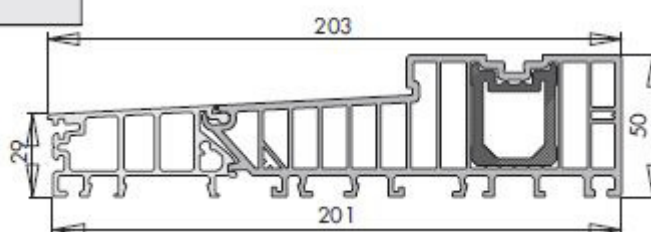

Siegenia HS Eco Pass B171 Threshold

Product code	Description	Length (mm)	Material	Packaging unit
PPBB1750-524010	Threshold EP B171	5700	aluminium & plastic	1

Siegenia HS Eco Pass B203 Threshold

Product code	Description	Length (mm)	Material	Packaging unit
PPBB1770-524010	Threshold EP B171	5700	aluminium & plastic	1

Siegenia HS Eco Pass R-B203 Threshold

Product information

Low profile threshold for timber systems.

Product code	Description	Length (mm)	Material	Packaging unit
PPBB1370-524010	Eco Pass R threshold	4500	aluminium & plastic	1
PPBB1380-524010	Eco Pass R threshold	5000	aluminium & plastic	1

Siegenia HS Eco Pass Running Rail M5

Product information

Inline running rail for Eco Pass thresholds.

Product code	Description	Height (mm)	Length (mm)	Material	Packaging unit
PPLB6040-524020	Running rail	5	4500	aluminium	1
PPLB6180-524020	Running rail	5	5700	aluminium	1