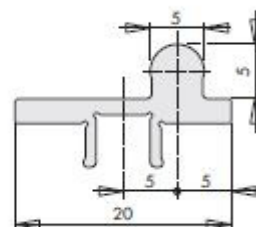

Siegenia HS Eco Pass Running Rail 5/5

Product information

Offset running rail for Eco Pass thresholds.

PLUS 5 mm

MINUS 5 mm

Product code	Description	Length (mm)	Height (mm)	Offset (mm)	Material	Packaging unit
PPLB5190-524020	Running rail	4500	5	5	aluminium	1
PPLB6200-524020	Running rail	5700	5	5	aluminium	1