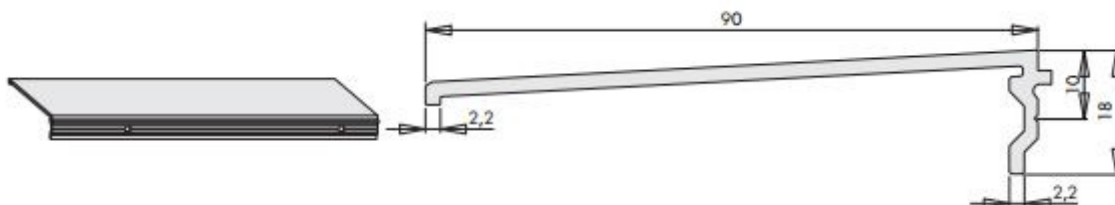

Siegenia HS Eco Pass H5 Offset Adapter Rail

Product information

Adapter rail for Eco Pass threshold.

Product code	Description	Height (mm)	Offset (mm)	Length (mm)	Packaging unit
PPZB5170-021010	Offset adapter rail	4	5	4500	1

Siegenia HS Eco Pass B20 Drip Rail

Product code	Description	Width (mm)	Length (mm)	Packaging unit
PPWB0180-524010	Drip rail EP B20	20	5700	1

Siegenia HS Eco Pass B90 Drip Rail

Product code	Description	Width (mm)	Length (mm)	Packaging unit
PPWB0210-524010	Drip rail EP B90	90	5700	1