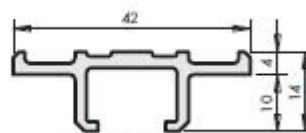

Running rail for timber thresholds.

Product code	Description	Length (mm)	Height (mm)	Material	Packaging unit
129586	Running rail	4500	15	aluminium	1
129647	Running rail	6700	15	aluminium	1

Siegenia HS Guide Rail

Product information

Guide rail for timber frame head.

Product code	Description	Length (mm)	Material	Packaging unit
130902	Guiding rail	4000	aluminium	1
130988	Guiding rail	6700	aluminium	1

Siegenia HS Guide Rail SC001