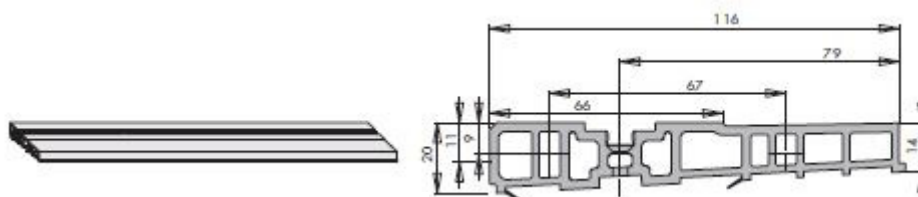

Siegenia HS Eco Pass B203 Support Rail

Product information

Support rail for Eco Pass threshold.

Product code	Description	Length (mm)	Material	Packaging unit
PPZB5020-021010	Support rail B203	3500	aluminium	1
PPZB5140-021010	Support rail B203	4500	aluminium	1