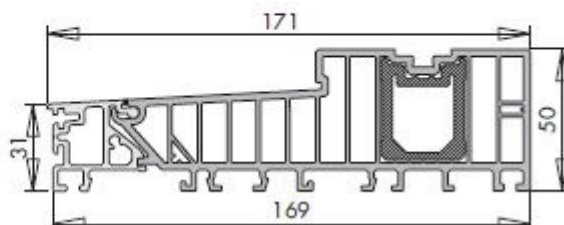

Siegenia HS Eco Pass B171 Threshold

Product code	Description	Length (mm)	Material	Packaging unit
PPBB1750-524010	Threshold EP B171	5700	aluminium & plastic	1

Siegenia HS Eco Pass B203 Threshold

Product code	Description	Length (mm)	Material	Packaging unit
PPBB1770-524010	Threshold EP B171	5700	aluminium & plastic	1

Siegenia HS Eco Pass R-B203 Threshold

Product information

Low profile threshold for timber systems.

Product code	Description	Length (mm)	Material	Packaging unit
PPBB1370-524010	Eco Pass R threshold	4500	aluminium & plastic	1
PPBB1380-524010	Eco Pass R threshold	5000	aluminium & plastic	1

Siegenia HS Eco Pass Running Rail M5

Product information

Inline running rail for Eco Pass thresholds.

Product code	Description	Height (mm)	Length (mm)	Material	Packaging unit
PPLB6040-524020	Running rail	5	4500	aluminium	1
PPLB6180-524020	Running rail	5	5700	aluminium	1