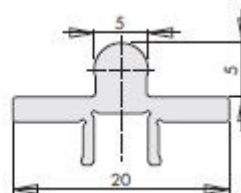

Siegenia HS Eco Pass Running Rail M5

Product information

Inline running rail for Eco Pass thresholds.

Product code	Description	Height (mm)	Length (mm)	Material	Packaging unit
PPLB6040-524020	Running rail	5	4500	aluminium	1
PPLB6180-524020	Running rail	5	5700	aluminium	1