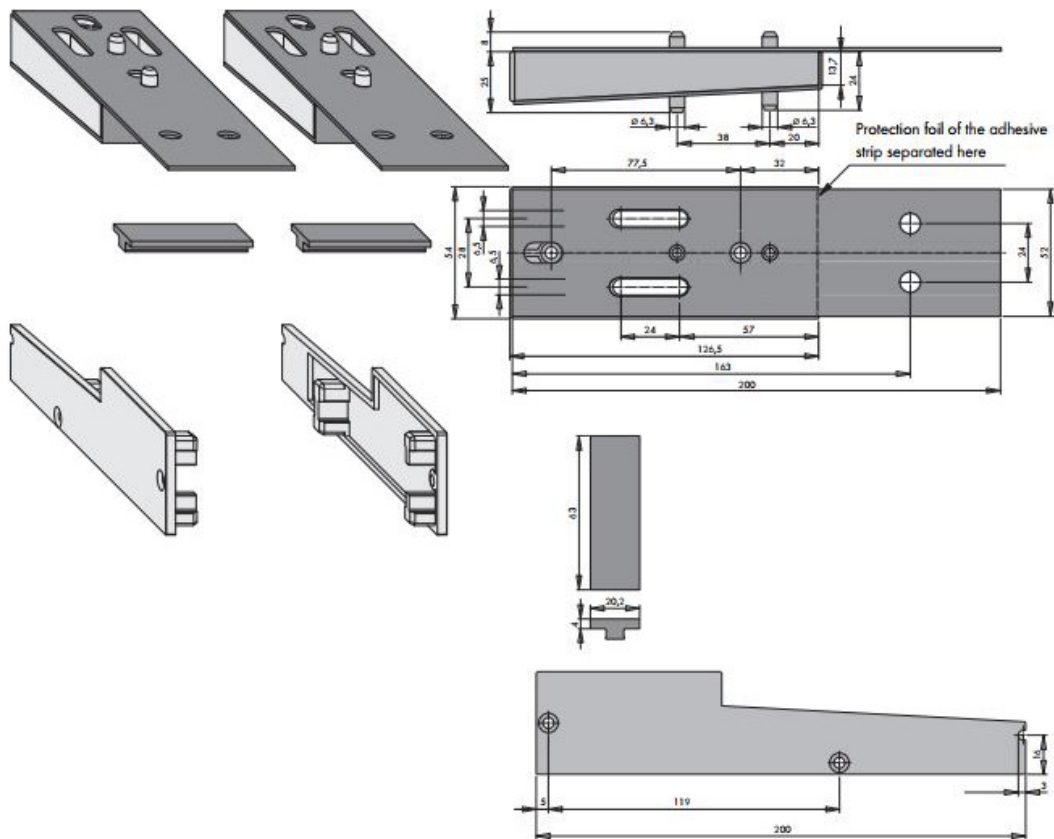

Siegenia HS Eco Pass B203 Connection Kit

Product code	Description	Packaging unit
PMRB1170-021010	Eco Pass connect kit - B203	1