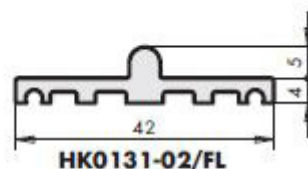

Siegenia HS Eco Pass B20 Drip Rail

Product code	Description	Width (mm)	Length (mm)	Packaging unit
PPWB0180-524010	Drip rail EP B20	20	5700	1

Siegenia HS Eco Pass B90 Drip Rail

Product code	Description	Width (mm)	Length (mm)	Packaging unit
PPWB0210-524010	Drip rail EP B90	90	5700	1

Siegenia HS Eco Pass Filler Track

Product information

Filler piece for Eco Pass thresholds.

Product code	Description	Length (mm)	Material	Packaging unit
PPZB6250-021010	Filler track	3500	plastic	1

Siegenia HS 5mm Running Rail

Product information

Running rail for timber thresholds.

Product code	Description	Length (mm)	Height (mm)	Material	Packaging unit
135280	Running rail	5000	5	aluminium	1

Siegenia HS 15mm Running Rail

Product information