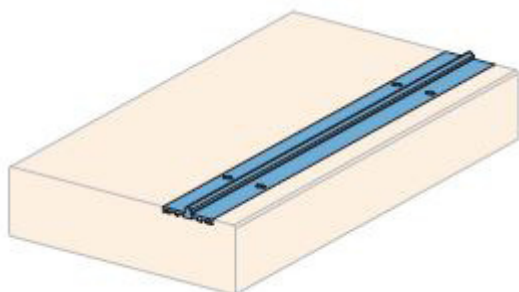

Siegenia HS 5mm Running Rail

Product information

Running rail for timber thresholds.

Product code	Description	Length (mm)	Height (mm)	Material	Packaging unit
135280	Running rail	5000	5	aluminium	1