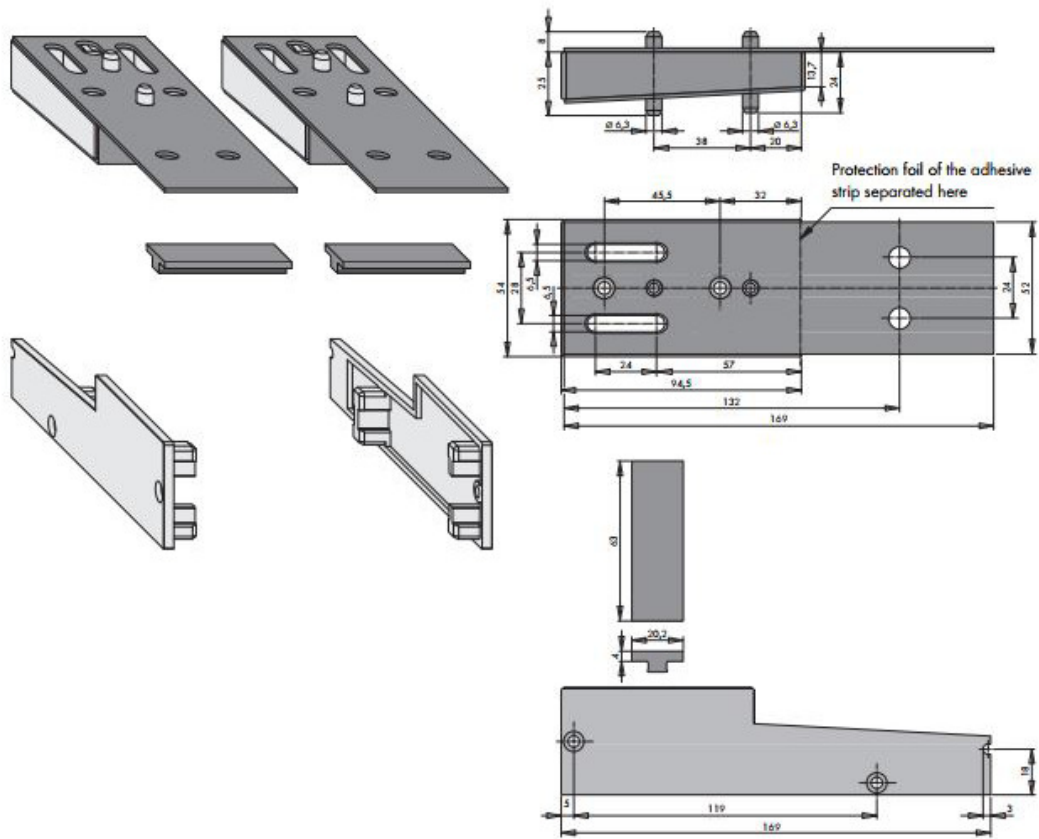

Siegenia HS Eco Pass B171 Connection Kit

Product code	Description	Packaging unit
PMRB1150-021010	Eco Pass connect kit - B171	1