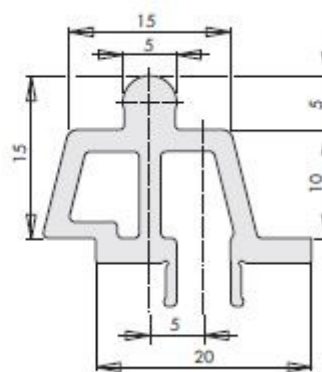

Siegenia HS Eco Pass Running Rail 5/15

Product information

Offset running rail for Eco Pass thresholds.

PLUS 5 mm

MINUS 5 mm

Product code	Description	Length (mm)	Height (mm)	Offset (mm)	Material	Packaging unit
PPLB6230-524010	Running rail	4500	15	5	aluminium	1

Siegenia HS Eco Pass B171 Support Rail

Product information

Support rail for Eco Pass threshold.

Product code	Description	Length (mm)	Material	Packaging unit
PPZB5150-021010	Support rail B171	4500	aluminium	1

Siegenia HS Eco Pass HM Inline Adapter Rail

Product information

Adapter rail for Eco Pass threshold.

Product code	Description	Height (mm)	Length (mm)	Material	Packaging unit
PPZB5200-021010	Inline adapter rail	4	4500	plastic	1