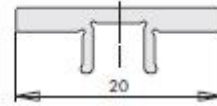

Siegenia HS Eco Pass Filler Track

Product information

Filler piece for Eco Pass thresholds.

Product code	Description	Length (mm)	Material	Packaging unit
PPZB6250-021010	Filler track	3500	plastic	1