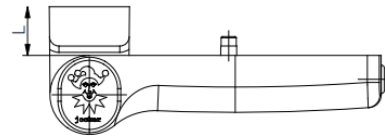

Catalogue not up to date?
Scan the QR or [click here](#)
to view the latest version

[Click to jump back to top](#)

Dr Hahn KT-EV 18-23mm

Can be adjusted in five dimensions, load up to 120kg, and can be used on left or right.

Product Code	Description	Size (mm)	Weight (kg)	Surface	Colour	Packaging Unit
P20790008_SILV	Universal flag hinge for uPVC doors	18-23	120	Coated	silver 089	20
P207GV008_9016	Universal flag hinge for uPVC doors	18-23	120	Coated	white	20
P20790008_9001	Universal flag hinge for uPVC doors	18-23	120	Coated	cream	20
P20790008_9005	Universal flag hinge for uPVC doors	18-23	120	Coated	black	20
T315A0001	Jig set for KT-EV with Fast Device	-	-	-	-	1
T315A0000	Jig set for KT-EV without Fast Device	-	-	-	-	1

Catalogue not up to date?
Scan the QR or [click here](#)
to view the latest version

[Click to jump back to top](#)

uPVC Jocker Hinge

For uPVC doors, up to 120kg. Easy 3D adjustment with no need to lift or take out the sash. Frame, sash part and fixing part made of high quality ZNAl alloy, and tested for 200,000 cycles. End caps made of ASA, UV resistant plastic, 2 anti-burglar securing mechanisms, and is designed with a sliding plastic bearing to ensure proper operation of the hinge. Template and allen key available.