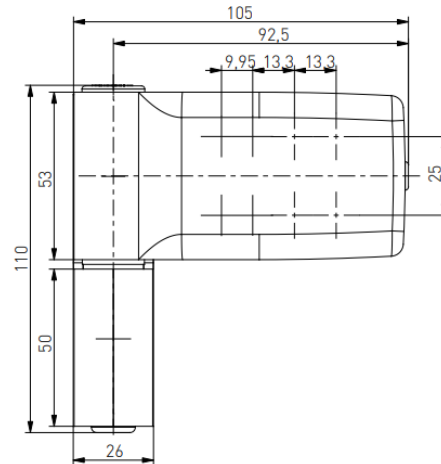

uPVC Jocker Hinge

For uPVC doors, up to 120kg. Easy 3D adjustment with no need to lift or take out the sash. Frame, sash part and fixing part made of high quality ZNAl alloy, and tested for 200,000 cycles. End caps made of ASA, UV resistant plastic, 2 anti-burglar securing mechanisms, and is designed with a sliding plastic bearing to ensure proper operation of the hinge. Template and allen key available.

Product Code	Description	Height - L (mm)	Colour	Packaging Unit
9019005M205A	uPVC door hinge	20.5	Black RAL9005	24
9019016205A	uPVC door hinge	20.5	White RAL9016	24
901SILV205A	uPVC door hinge	20.5	Silver	24
9018077205A	uPVC door hinge	20.5	Black Brown RAL8077	24
911INOX205A	uPVC door hinge	20.5	Stainless Steel	24
90100000013H	Spare Part - Screw Cap	-	Black	1
90100000012H	Spare Part - Screw Cap	-	White	1
40704040500	Jig for Jocker PVC Hinge	-	-	1
40704040100	Adjustment Tool for Jocker PVC Hinge	-	-	1

Catalogue not up to date?
Scan the QR or [click here](#)
to view the latest version

[Click to jump back to top](#)