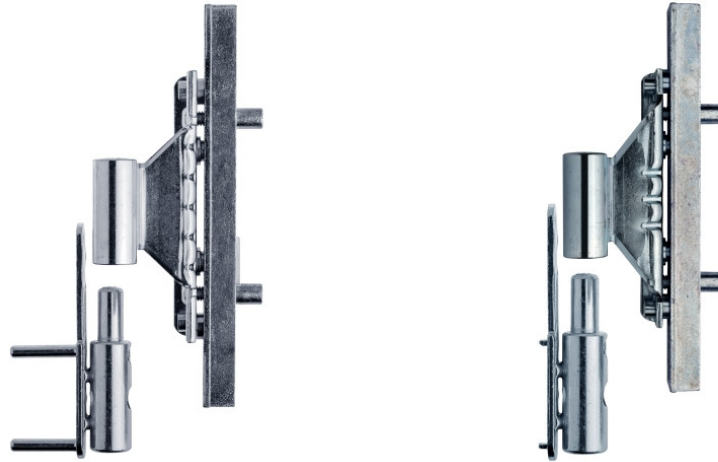

Dr Hahn KT-RV

Can be adjusted in three dimensions, load up to 120kg, doors open up to 180° and can be used on left or right.

Product Code	Description	Size (mm)	Weight (kg)	Surface	Colour	Packaging Unit
K731G0000_9016	Universal concealed hinge for uPVC doors	16/3	120	Coated	White	30
K73190000_SILV	Universal concealed hinge for uPVC doors	16/3	120	Coated	Silver 089	30
K73190000_9005	Universal concealed hinge for uPVC doors	16/3	120	Coated	Black	30
T320A0001	Jig set for KT-RV 2 Leg Hinge	-	-	-	-	1

Catalogue not up to date?
Scan the QR or [click here](#)
to view the latest version

[Click to jump back to top](#)

Otlav Bixacta 3D Adjustable Hinge - uPVC

3D adjustable hinge for uPVC profile with 13mm or 9mm groove axis, opening angle 180°

Product Code	Description	Diameter (mm)	Colour / Finish	Packaging Unit
CF483160H510	Bixacta Female Left 13mm Axis	16	zinc plated	12
CF483160H511	Bixacta Female Right 13mm Axis	16	zinc plated	12
CF483160H515	Bixacta Female Left 9mm Axis	16	zinc plated	12
CF483160H519	Bixacta Female Right 9mm Axis	16	zinc plated	12
CG482160H504	Bixacta Male Part on Plate (80kg)	16	zinc plated	48
CG482160H517	Bixacta Male Part on 5mm Pegs (100kg)	16	zinc plated	12
GC838180Y603	Nylon Cover Cap	16	White	120
GC838180Y208	Nylon Cover Cap	16	Black	120
GC838180YS04	Nylon Cover Cap	16	Matt Chrome	120
GC8381709N04	Aluminium Cover Cap	16	Black	40
GC838170J702	Aluminium Cover Cap	16	Silver	40
GC8381709P02	Aluminium Cover Cap	16	White (Plasticised)	100
MA703483G002	Jig set for Female & Male Part on Plate	-	-	1
MA701483G006	Jig set for Female & Male part on 5mm Pegs	-	-	1