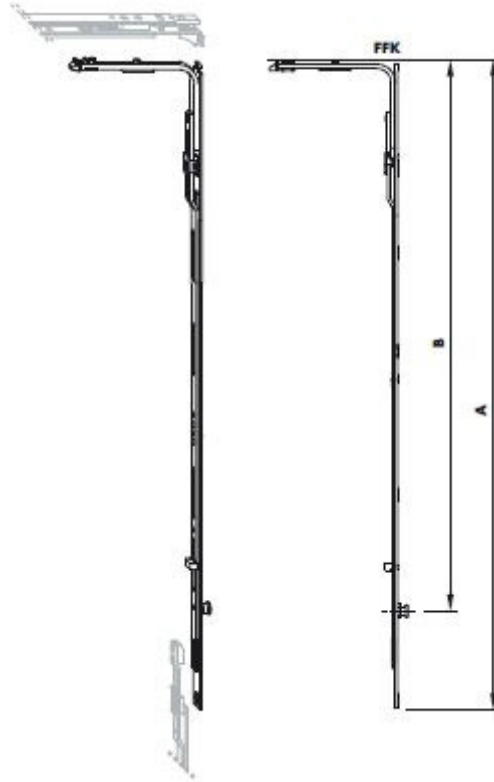

Siegenia TITAN AF BS Corner Drive

Product information

Back side corners for tilt & turn windows and doors.

Product code	Description	Dimensions (mm)			Cams	Screws	Packaging unit
		FFH	A	B			
TEUL2400-100014	Corner drive BSO/K3+ 1RS	-	261	140	1	3	50
TEUL2380-100040	Corner drive BS SZ 1	801-1200	565	480	2	4	25
TEUL2390-100040	Corner drive BS SZ 2	1201-3000	765	680	2	4	25