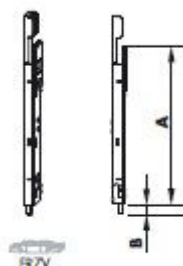

## Siegenia Surface Mount Sash Part

**Product information**

Adjustable sash part for hinge side compression - for flat profile.

Product code	Description	Colour	Packaging unit
700662	Sash part MV CONC	titan silver	100

## Siegenia TITAN AF Shoot Bolt

**Product information**

Gear operated shoot bolt.

Product code	Description	Dimensions (mm)		Cams	Screws	Packaging unit
		A	B			
TESC2030-100010	Locking bolt AF VSO RSA11	140	11	1	3	25

## Siegenia TITAN AF Reverse Shoot Bolt

**Product information**

Gear operated reverse shoot bolt.

Product code	Description	Dimensions (mm)		Cams	Screws	Packaging unit
		A	B			
TESC3080-100010	Locking bolt AF VSU/G RSA14	140	14	1	2	25

## Siegenia Bottom Shoot Bolt VSU

**Product information**

Fits in slave sash Eurogroove.

Product code	Description	Size (mm)	Colour	Packaging unit
701126	Shoot bolt VSU A2000	176	titan silver	25