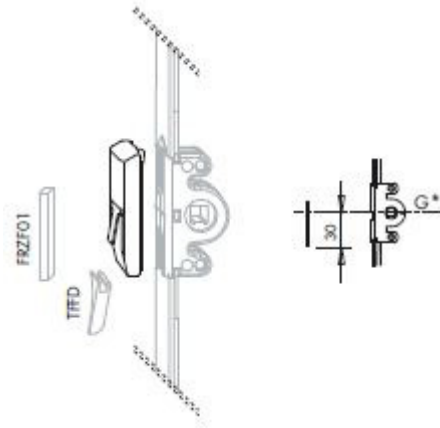

**Siegenia TITAN AF Mishandling Device & Pressure Piece**

**Product information**

Restricts the handle from entering the tilt position when open in turn.

Product code	Description	Side	Size	Colour / Finish	Packaging unit
TFBS0010-040012	Mishandling device	-	-	grey	250
TFFD0011-023010	Pressure piece	right	9mm	black	250
TFFB0012-023010	Pressure piece	left	9mm	black	250
TFFD0021-023010	Pressure piece	right	13mm	black	250
TFFD0022-023010	Pressure piece	left	13mm	black	250

## Siegenia Eurogroove Sash Part

**Product information**

Adjustable sash part for hinge side compression - Eurogroove mount.

Product code	Description	Colour	Packaging unit
700655	Sash part MV CONC	titan silver	100

## Siegenia TITAN AF Shoot Bolt

**Product information**

Gear operated shoot bolt.

Product code	Description	Dimensions (mm)		Cams	Screws	Packaging unit
		A	B			
TESC2030-100010	Locking bolt AF VSO RSA11	140	11	1	3	25

## Siegenia TITAN AF Reverse Shoot Bolt

**Product information**

Gear operated reverse shoot bolt.

Product code	Description	Dimensions (mm)		Cams	Screws	Packaging unit
		A	B			
TESC3080-100010	Locking bolt AF VSU/G RSA14	140	14	1	2	25