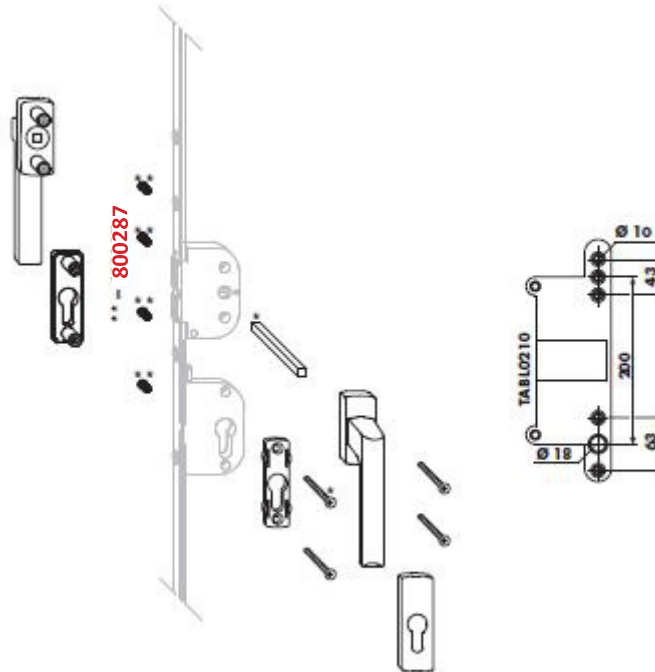

## Siegenia Sleeve Nut TS

**Product information**

M5 sleeve insert for converting gears without a thread.

Product code	Description	Packaging unit
800287	Sleeve nut TS M5	1