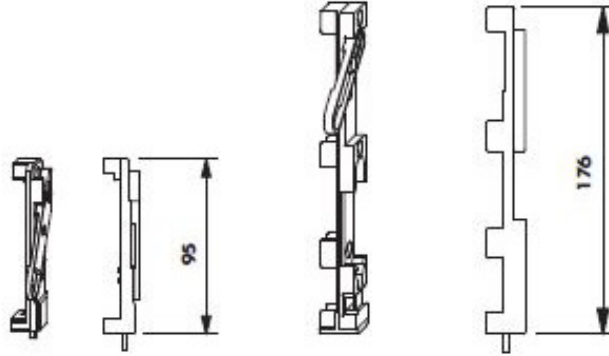

## Siegenia TITAN AF Shoot Bolt

**Product information**

Gear operated shoot bolt.

Product code	Description	Dimensions (mm)		Cams	Screws	Packaging unit
		A	B			
TESC2030-100010	Locking bolt AF VSO RSA11	140	11	1	3	25

## Siegenia TITAN AF Reverse Shoot Bolt

**Product information**

Gear operated reverse shoot bolt.

Product code	Description	Dimensions (mm)		Cams	Screws	Packaging unit
		A	B			
TESC3080-100010	Locking bolt AF VSU/G RSA14	140	14	1	2	25

## Siegenia Bottom Shoot Bolt VSU

**Product information**

Fits in slave sash Eurogroove.

Product code	Description	Size (mm)	Colour	Packaging unit
701126	Shoot bolt VSU A2000	176	titan silver	25