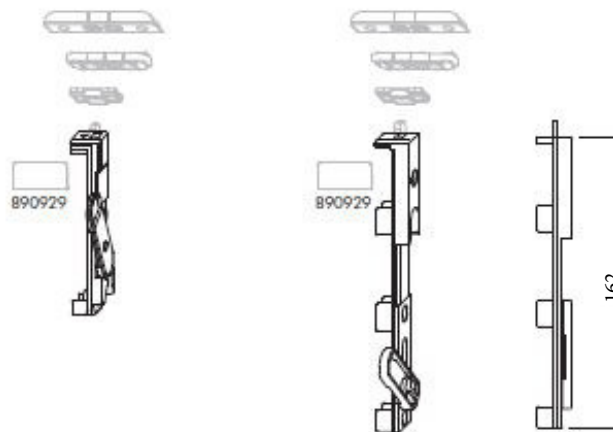

## Siegenia TITAN AF Shoot Bolt

**Product information**

Gear operated shoot bolt.

Product code	Description	Dimensions (mm)		Cams	Screws	Packaging unit
		A	B			
TESC2030-100010	Locking bolt AF VSO RSA11	140	11	1	3	25

## Siegenia TITAN AF Reverse Shoot Bolt

**Product information**

Gear operated reverse shoot bolt.

Product code	Description	Dimensions (mm)		Cams	Screws	Packaging unit
		A	B			
TESC3080-100010	Locking bolt AF VSU/G RSA14	140	14	1	2	25

## Siegenia Bottom Shoot Bolt VSU

**Product information**

Fits in slave sash Eurogroove.

Product code	Description	Size (mm)	Colour	Packaging unit
701126	Shoot bolt VSU A2000	176	titan silver	25

## Siegenia Top Shoot Bolt VSO

**Product information**

Fits in slave sash Eurogroove.

Product code	Description	Size (mm)	Colour	Packaging unit
701195	Shoot bolt VSO A2000	162	titan silver	25
716236	Short shoot bolt A2000	95	titan silver	25