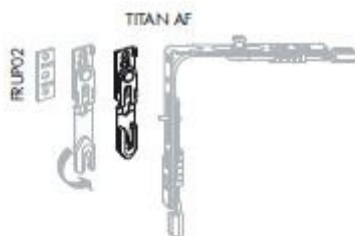

Siegenia Energy Saving Stay

Product information

Enables sash to be used in night vent position, to be used with energy saving top corner.

Product code	Description	Colour	Packaging unit
ZSES0010-100012	Energy saving stay	titan silver	50