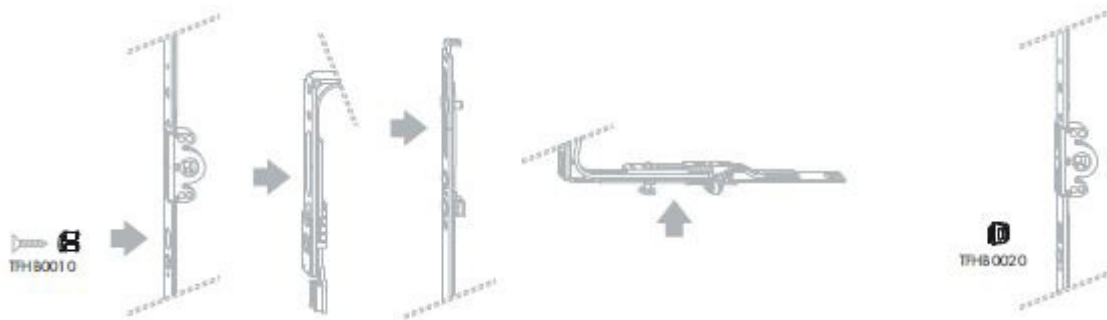

## Siegenia Tilt Restrictor

**Product information**

Restricts scissor stay to 100mm.

Product code	Description	Hardware system	Colour	Packaging unit
805701	Tilt restrictor	FAVORIT	titan silver	500
TFKB0010-100011	Tilt restrictor	TITAN AF	titan silver	500

## Siegenia Travel Restrictor

**Product information**

Restricts gear travel to 90°.

Product code	Description	Colour	Packaging unit
TFHB0010-099010	Travel restrictor	titan silver	100
TFHB0020-099010	Travel restrictor clampable	titan silver	100