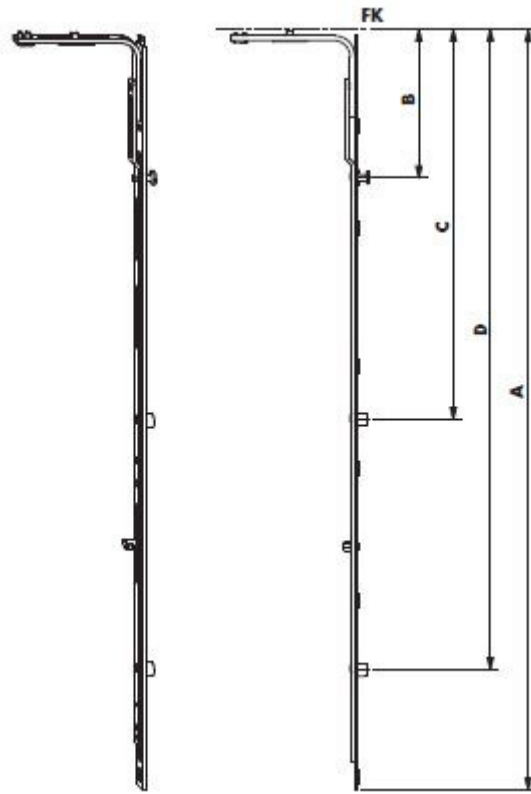

Siegenia FAVORIT BS Corner Drives

Product information

Back side corner drives for tilt & turn windows and doors.

Product code	Description	FFH	Dimensions (mm)				Cams	Screws	Packaging unit
			A	B	C	D			
FEUL2100-100010	Cnr drive BS SZ20	365-800	200	123	-	-	1	2	25
FEUL2110-100010	Cnr drive BS SZ 50 TS	800-1200	500	123	401	-	2	4	25
FEUL2120-100010	Cnr drive BS SZ 70	1000-1400	700	123	601	-	2	5	25
FEUL2130-100010	Cnr drive BS SZ 90 TS	1400-1920	900	123	801	-	2	6	25
FEUL2140-100010	Cnr drive BS SZ130 1S 2V	1800-2360	1300	123	601	1201	3	8	25