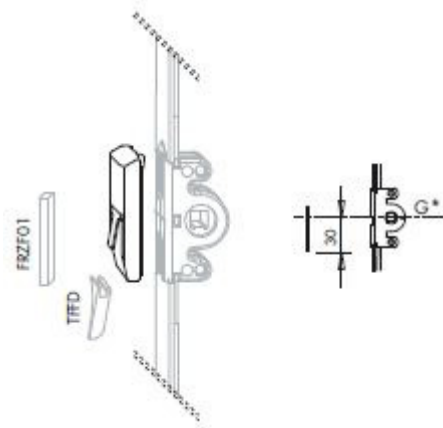

Siegenia FAVORIT Mishandling Device

Product information

Restricts the handle from entering the tilt position when open in turn.

| Product code | Description | Side | Size (mm) | Colour / Finish | Packaging unit |
|--------------|--------------------|----------|-----------|-----------------|----------------|
| 289983 | Mishandling device | variable | 9 | grey | 200 |
| 704981 | Mishandling device | variable | 13 | grey | 200 |

Siegenia Frame Part MV

Product information

Frame part for hinge side compression - used with 700655 or 700662.

| Product code | Description | System | Profile | Colour | Packaging unit |
|--------------|---------------------|--------|------------------------------|--------------|----------------|
| 873328 | Frame part MV A1660 | uPVC | Veka | titan silver | 100 |
| 873342 | Frame part MV A0608 | uPVC | Koemerling | titan silver | 100 |
| 873403 | Frame part MV A1900 | uPVC | Rehau | titan silver | 100 |
| 873427 | Frame part MV A1940 | uPVC | Deceuninck/ Aluplast 4000 | titan silver | 100 |
| 873465 | Frame part MV A2660 | uPVC | Aluplast 2000 | titan silver | 100 |
| 700679 | Frame part MV A0429 | timber | - | titan silver | 100 |
| 717769 | Frame part MV A0434 | timber | 4/9 | titan silver | 100 |
| 873281 | Frame part MV A1361 | timber | 12/9 | titan silver | 100 |
| FRZM0150 | Frame part MV A4500 | timber | 12/13 | titan silver | 100 |
| TRZM0010 | Frame part MV A3720 | timber | 4/13 | titan silver | 100 |

Siegenia Eurogroove Sash Part

Product information

Adjustable sash part for hinge side compression - Eurogroove mount.

| Product code | Description | Colour | Packaging unit |
|--------------|-------------------|--------------|----------------|
| 700655 | Sash part MV CONC | titan silver | 100 |