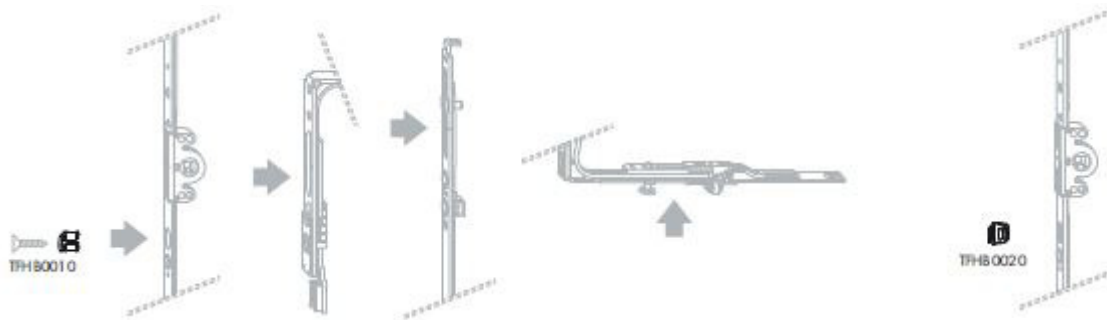

Siegenia Top Shoot Bolt VSO

Product information

Fits in slave sash Eurogroove.

| Product code | Description | Size (mm) | Colour | Packaging unit |
|--------------|------------------------|-----------|--------------|----------------|
| 701195 | Shoot bolt VSO A2000 | 162 | titan silver | 25 |
| 716236 | Short shoot bolt A2000 | 95 | titan silver | 25 |

Siegenia Tilt Restrictor

Product information

Restricts scissor stay to 100mm.

| Product code | Description | Hardware system | Colour | Packaging unit |
|-----------------|-----------------|-----------------|--------------|----------------|
| 805701 | Tilt restrictor | FAVORIT | titan silver | 500 |
| TFKB0010-100011 | Tilt restrictor | TITAN AF | titan silver | 500 |

Siegenia Travel Restrictor

Product information

Restricts gear travel to 90°.

| Product code | Description | Colour | Packaging unit |
|-----------------|-----------------------------|--------------|----------------|
| TFHB0010-099010 | Travel restrictor | titan silver | 100 |
| TFHB0020-099010 | Travel restrictor clampable | titan silver | 100 |