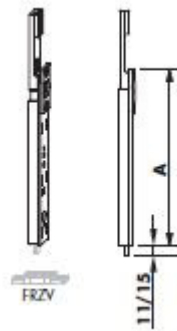

Siegenia FAVORIT Reverse Shoot Bolt

Product information

Gear operated reverse shootbolt.

Product code	Description	Colour	Packaging unit
703250	Locking bolt reverse	titan silver	50