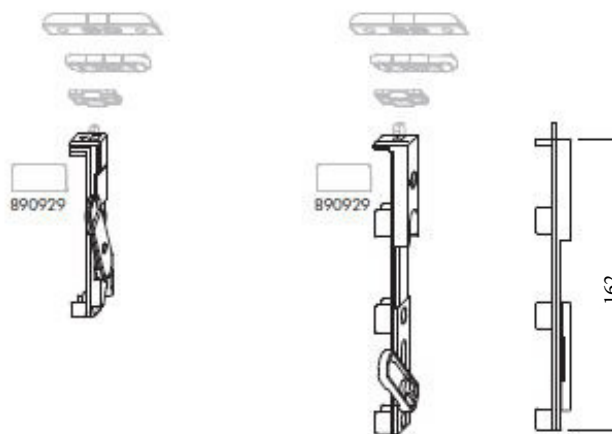

Siegenia Bottom Shoot Bolt VSU

Product information

Fits in slave sash Eurogroove.

| Product code | Description | Size (mm) | Colour | Packaging unit |
|--------------|----------------------|-----------|--------------|----------------|
| 701126 | Shoot bolt VSU A2000 | 176 | titan silver | 25 |

Siegenia Top Shoot Bolt VSO

Product information

Fits in slave sash Eurogroove.

| Product code | Description | Size (mm) | Colour | Packaging unit |
|--------------|------------------------|-----------|--------------|----------------|
| 701195 | Shoot bolt VSO A2000 | 162 | titan silver | 25 |
| 716236 | Short shoot bolt A2000 | 95 | titan silver | 25 |

Siegenia Tilt Restrictor

Product information

Restricts scissor stay to 100mm.

| Product code | Description | Hardware system | Colour | Packaging unit |
|-----------------|-----------------|-----------------|--------------|----------------|
| 805701 | Tilt restrictor | FAVORIT | titan silver | 500 |
| TFKB0010-100011 | Tilt restrictor | TITAN AF | titan silver | 500 |