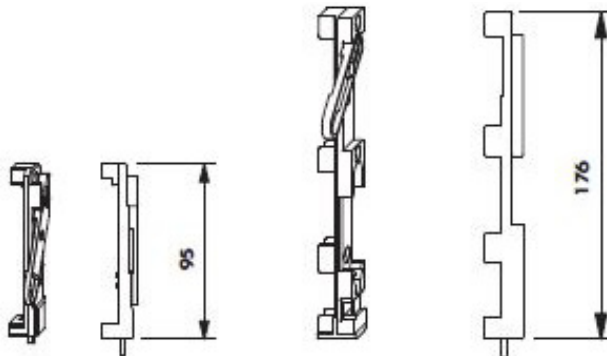

Siegenia Bottom Shoot Bolt VSU

Product information

Fits in slave sash Eurogroove.

| Product code | Description | Size (mm) | Colour | Packaging unit |
|--------------|----------------------|-----------|--------------|----------------|
| 701126 | Shoot bolt VSU A2000 | 176 | titan silver | 25 |