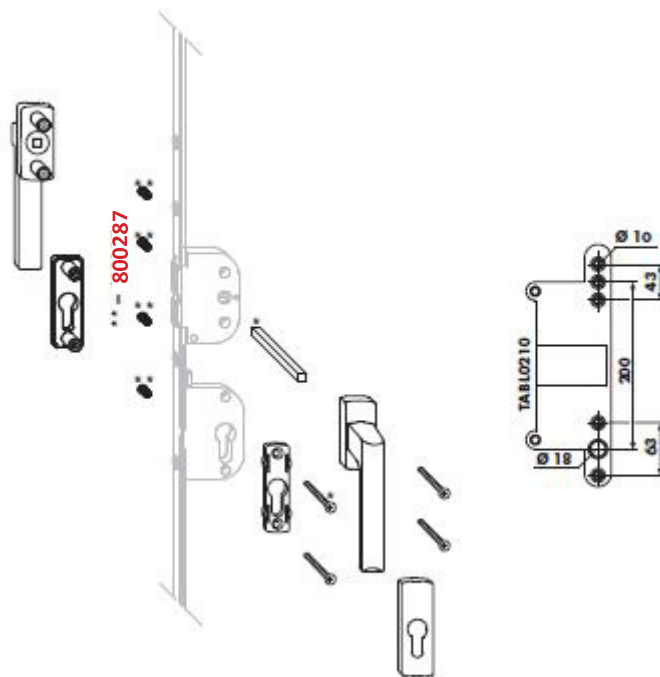

Siegenia Sleeve Nut TS

Product information

M5 sleeve insert for converting gears without a thread.

| Product code | Description | Packaging unit |
|--------------|------------------|----------------|
| 800287 | Sleeve nut TS M5 | 1 |