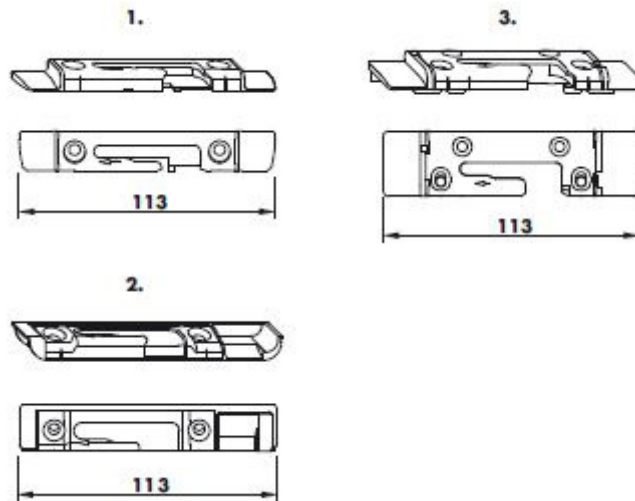

Siegenia SES E-Look Tilt Lock Bearing

Product information

Tilt lock bearing for tilt & turn windows and doors.

Coastal surface coating

Product code	Description	Side	System	Profile	Packaging unit
FRKA0200-200010	TBL SES FH A1940	-	uPVC	Deceuninck	100
FRKA0470-200010	TLB SES FH A1660	-	uPVC	Veka 58	100
FRKA0500-200010	TLB BI-FOLD	-	low threshold	9mm	100
FRKA0540-200010	TLB SES FH A2860	-	uPVC	Rehau	100
899847	TLB SES FH A0608	-	uPVC	Kommerling	100
897249	TLB SES FH A2400	-	uPVC	Aluplast 4000	100
888186	TLB SES FH ALU 2000	-	uPVC	Aluplast 2000	100

Siegenia SES E-Look TBT Tilt Lock Bearing

Product information

Tilt lock bearing for tilt before turn windows and doors.

Coastal surface coating

Product code	Description	Side	Profile	Packaging unit
TRKB0301-200010	TLB SES FH TBT RH A1940	right	Deceuninck & Kommerling	100
TRKB0302-200010	TLB SES FH TBT LH A1940	left	Deceuninck & Kommerling	100