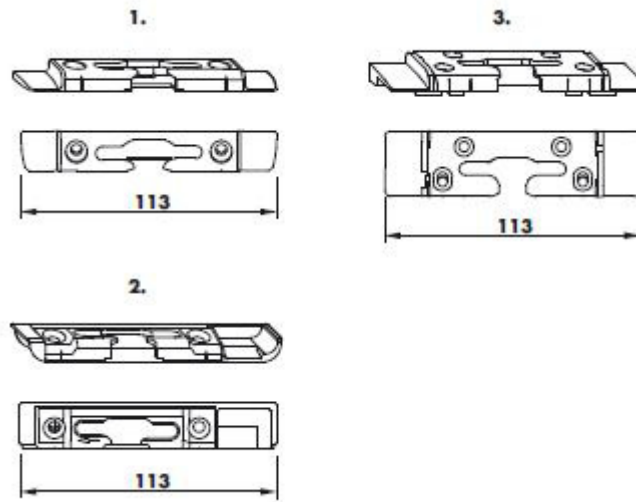

Siegenia SES E-Look Tilt Lock Bearing

Product information

Tilt lock bearing for tilt & turn windows and doors.

Coastal surface coating

Product code	Description	Side	System	Profile	Packaging unit
FRKA0200-200010	TBL SES FH A1940	-	uPVC	Deceuninck	100
FRKA0470-200010	TLB SES FH A1660	-	uPVC	Veka 58	100
FRKA0500-200010	TLB BI-FOLD	-	low threshold	9mm	100
FRKA0540-200010	TLB SES FH A2860	-	uPVC	Rehau	100
899847	TLB SES FH A0608	-	uPVC	Kommerling	100
897249	TLB SES FH A2400	-	uPVC	Aluplast 4000	100
888186	TLB SES FH ALU 2000	-	uPVC	Aluplast 2000	100

Siegenia SES E-Look TBT Tilt Lock Bearing

Product information

Tilt lock bearing for tilt before turn windows and doors.

Coastal surface coating

Product code	Description	Side	Profile	Packaging unit
TRKB0301-200010	TLB SES FH TBT RH A1940	right	Deceuninck & Kommerling	100
TRKB0302-200010	TLB SES FH TBT LH A1940	left	Deceuninck & Kommerling	100