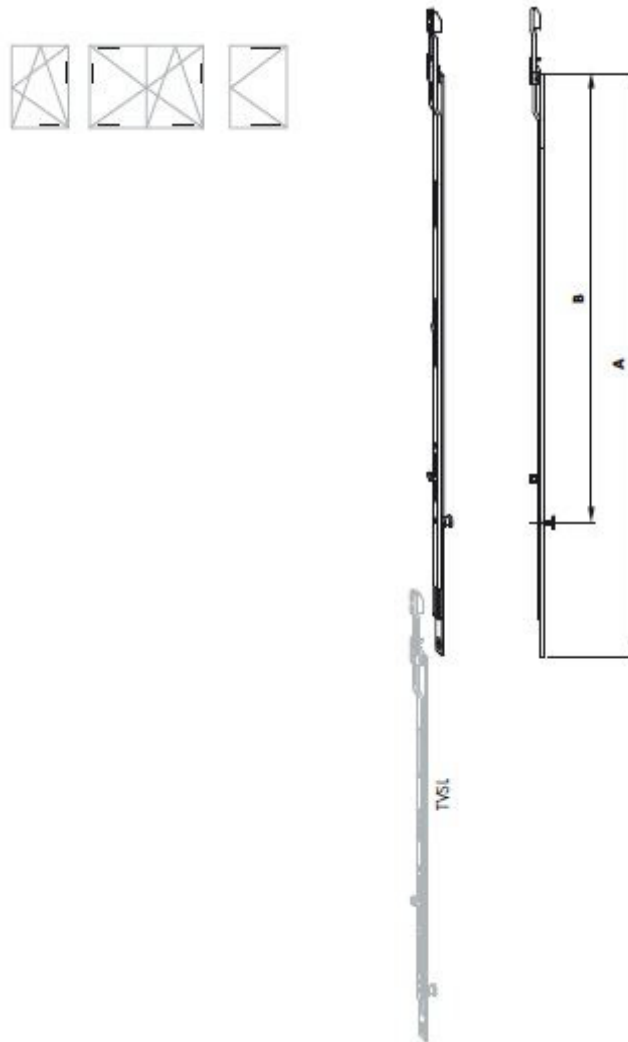

Siegenia TITAN AF E-Look Extension

Product information

Extensions with female and male coupling ends, used to extend corner drives.

Coastal surface coating

Product code	Description	Dimensions (mm)		Cams	Screws	Packaging unit
		A	B			
TZBS0180-200013	Linkage SZ 1	304	217	1	2	25
TZBS0190-200013	Linkage SZ 2	504	417	1	3	25
TZBS0200-200013	Linkage SZ 3	800	713	1	5	25

Siegenia TITAN AF E-Look Linkage

Product information

Extensions with female and male coupling ends.

Coastal surface coating

Product code	Description	Dimensions (mm)		Cams	Screws	Packaging unit
		A	B			
TZKK1010-200010	Linkage KK/AF SZ 1 1RS	200	105	1	3	25
TZKK1020-200010	Linkage KK/AF SZ 2 1RS	400	305	1	4	25

Siegenia TITAN AF E-Look Linkage

Product information

Linkages with female and male coupling ends.

Coastal surface coating

Product code	Description	Dimensions (mm)			Packaging unit
		A	Cams	Screws	
TZZS0150-200010	Linkage AF SZ 1	200	0	3	25