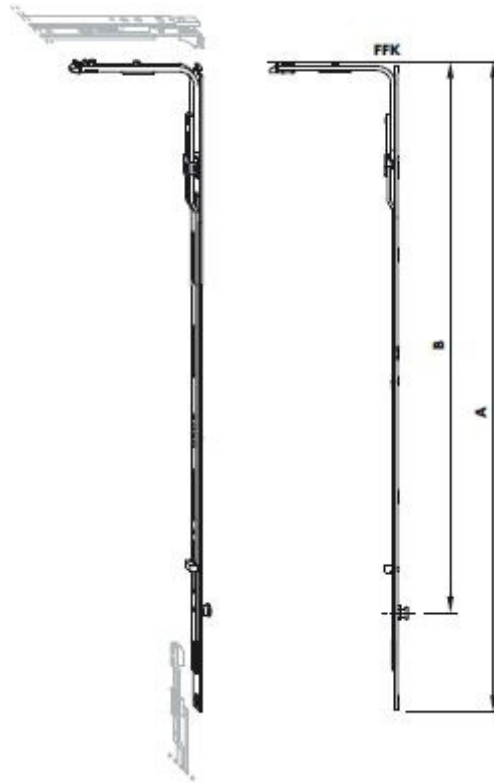

Siegenia TITAN AF E-Look BS Corner Drive

Product information

Back side corners for tilt & turn windows and doors.

Coastal surface coating

Product code	Description	Dimensions (mm)			Cams	Screws	Packaging unit
		FFH	A	B			
TEUL2400-200014	Corner drive BSO/K3+ 1RS	-	261	140	1	3	50
TEUL2410-200014	Corner drive BS SZ 1	801-1200	565	480	1	4	25
TEUL2420-200014	Corner drive BS SZ 2	1201-3000	765	680	1	4	25