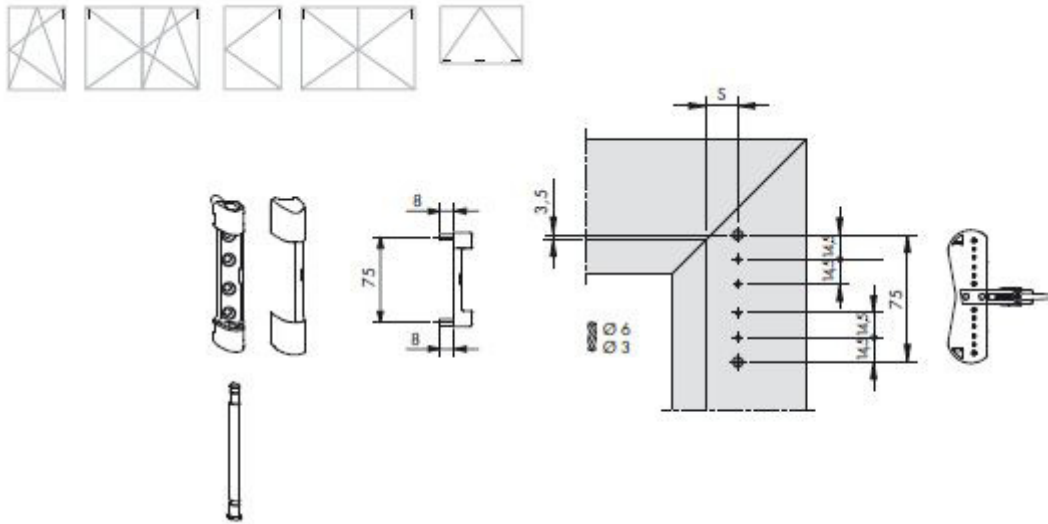

**Siegenia TITAN AF E-Look Top Hinge**

**Product information**

Top frame hinge for windows and doors.

*Coastal surface coating*

Product code	Description	Handing	System	Overlap	Packaging unit
TBSL6140-200010	Top hinge DH PVC D6x24	variable	uPVC	20	100
TBSB6020-200012	Top hinge pin poly	variable	-	-	100

**Siegenia TITAN AF E-Look Bottom Hinge**

**Product information**

Bottom frame hinge for windows and doors.

*Coastal surface coating*

Product code	Description	Handing	System	Overlap	Packaging unit
TBEL6120-200011	Bottom hinge D6x3/24	variable	uPVC	20	250

## Siegenia TITAN AF E-Look Stay Hinge

**Product information**

Top stay hinge with interchangeable handing for windows and doors.

*Coastal surface coating*

Product code	Description	Handing	System	Profile	Packaging unit
TBWB6020-200011	Stay hinge	variable	uPVC	20-9	100
TBWB6050-200011	Stay hinge	variable	uPVC	20-13	100

**Siegenia TITAN AF E-Look Corner Hinge**

**Product information**

Variable bottom corner hinge for uPVC windows and doors.

*Coastal surface coating*

Product code	Description	Handing	System	Profile	Packaging unit
TBEB6140-200013	Corner hinge KF	variable	uPVC	D6x16/36	100