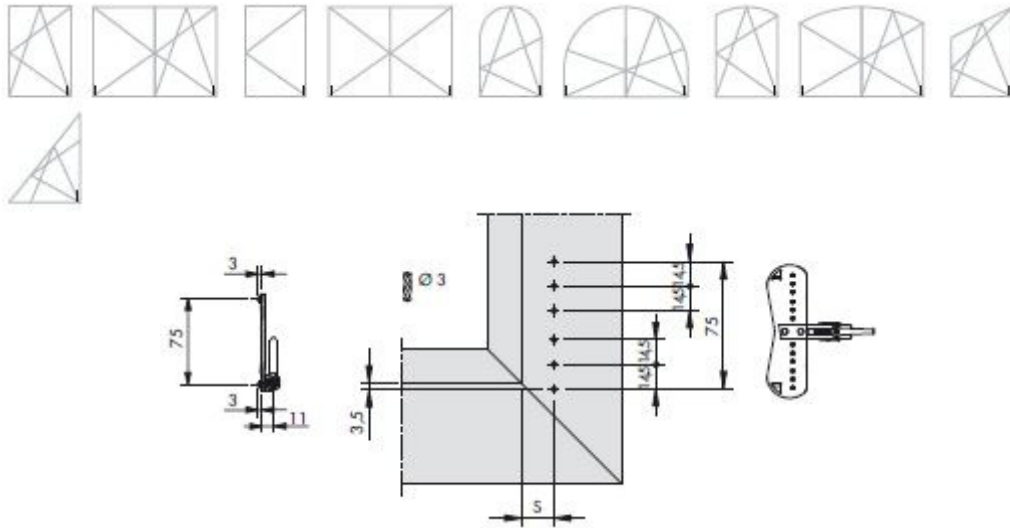

**Siegenia TITAN AF E-Look Top Hinge**

**Product information**

Top frame hinge for windows and doors.

*Coastal surface coating*

Product code	Description	Handing	System	Overlap	Packaging unit
TBSL6140-200010	Top hinge DH PVC D6x24	variable	uPVC	20	100
TBSB6020-200012	Top hinge pin poly	variable	-	-	100

**Siegenia TITAN AF E-Look Bottom Hinge**

**Product information**

Bottom frame hinge for windows and doors.

*Coastal surface coating*

Product code	Description	Handing	System	Overlap	Packaging unit
TBEL6120-200011	Bottom hinge D6x3/24	variable	uPVC	20	250

## Siegenia TITAN AF E-Look Stay Hinge

**Product information**

Top stay hinge with interchangeable handing for windows and doors.

*Coastal surface coating*

Product code	Description	Handing	System	Profile	Packaging unit
TBWB6020-200011	Stay hinge	variable	uPVC	20-9	100
TBWB6050-200011	Stay hinge	variable	uPVC	20-13	100

**Siegenia TITAN AF E-Look Corner Hinge**

**Product information**

Variable bottom corner hinge for uPVC windows and doors.

*Coastal surface coating*

Product code	Description	Handing	System	Profile	Packaging unit
TBEB6140-200013	Corner hinge KF	variable	uPVC	D6x16/36	100