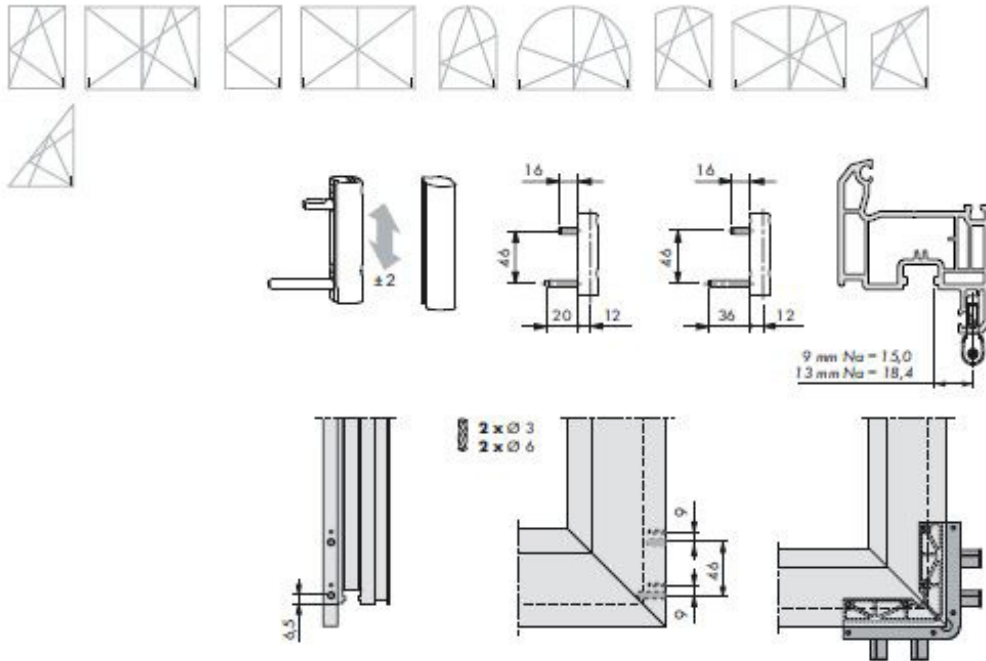

## Siegenia TITAN AF E-Look Stay Hinge

**Product information**

Top stay hinge with interchangeable handing for windows and doors.

*Coastal surface coating*

Product code	Description	Handing	System	Profile	Packaging unit
TBWB6020-200011	Stay hinge	variable	uPVC	20-9	100
TBWB6050-200011	Stay hinge	variable	uPVC	20-13	100

**Siegenia TITAN AF E-Look Corner Hinge**

**Product information**

Variable bottom corner hinge for uPVC windows and doors.

*Coastal surface coating*

Product code	Description	Handing	System	Profile	Packaging unit
TBEB6140-200013	Corner hinge KF	variable	uPVC	D6x16/36	100