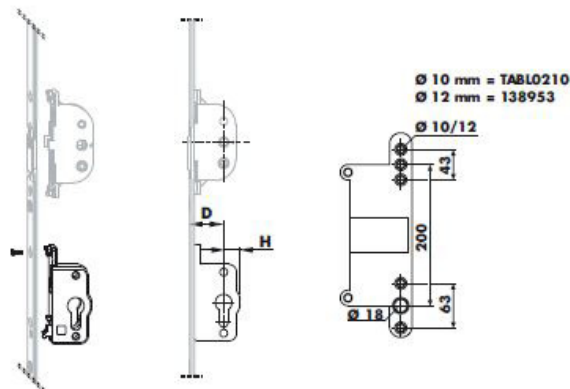

### Product information

Spindle gearbox in variable sizes.

*Coastal surface coating*

Product code	Description	Backset (mm)	Packaging unit
TMSL4250-200010	Gear set	25	50
TMSL4300-200010	Gear set	30	50
TMSL4350-200010	Gear set	35	50
TMSL4400-200010	Gear set	40	50

### Product information

PZ lockable gearbox in variable sizes.

*Coastal surface coating*

Product code	Description	Backset (mm)	Packaging unit
TMSL1250-200010	PZ gear set	25	50
TMSL1300-200010	PZ gear set	30	50
TMSL1350-200010	PZ gear set	35	50
TMSL1400-200010	PZ gear set	40	50